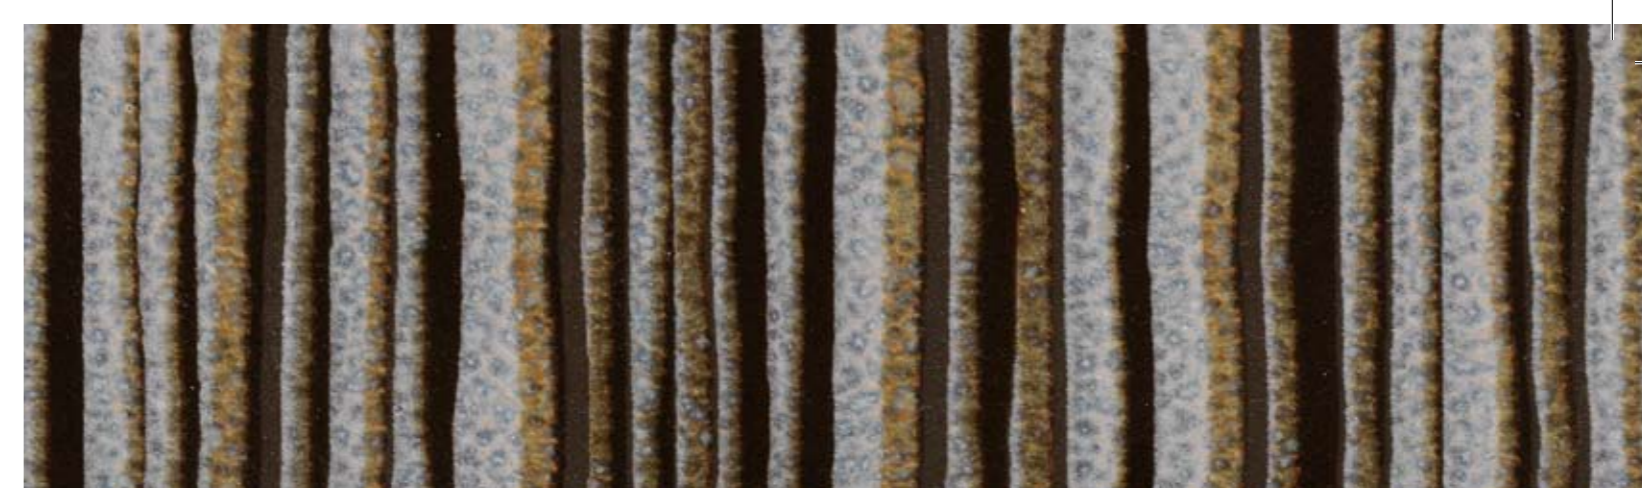

Fondi -

Strutturato Canvas

- Mosaici su rete -

Inserti

RETTIFICATI

INSERTI PER MOSAICO 3,4x11,9

INSERTI PER MOSAICO 3,4x11,9

Ambiente realizzato con lo Strutturato Canvas Ivory 11,9x72, con il fondo Moka 24x72 e con il decoro Batik Moka 11,9x72 e 24x72

STRUTTURATO CANVAS