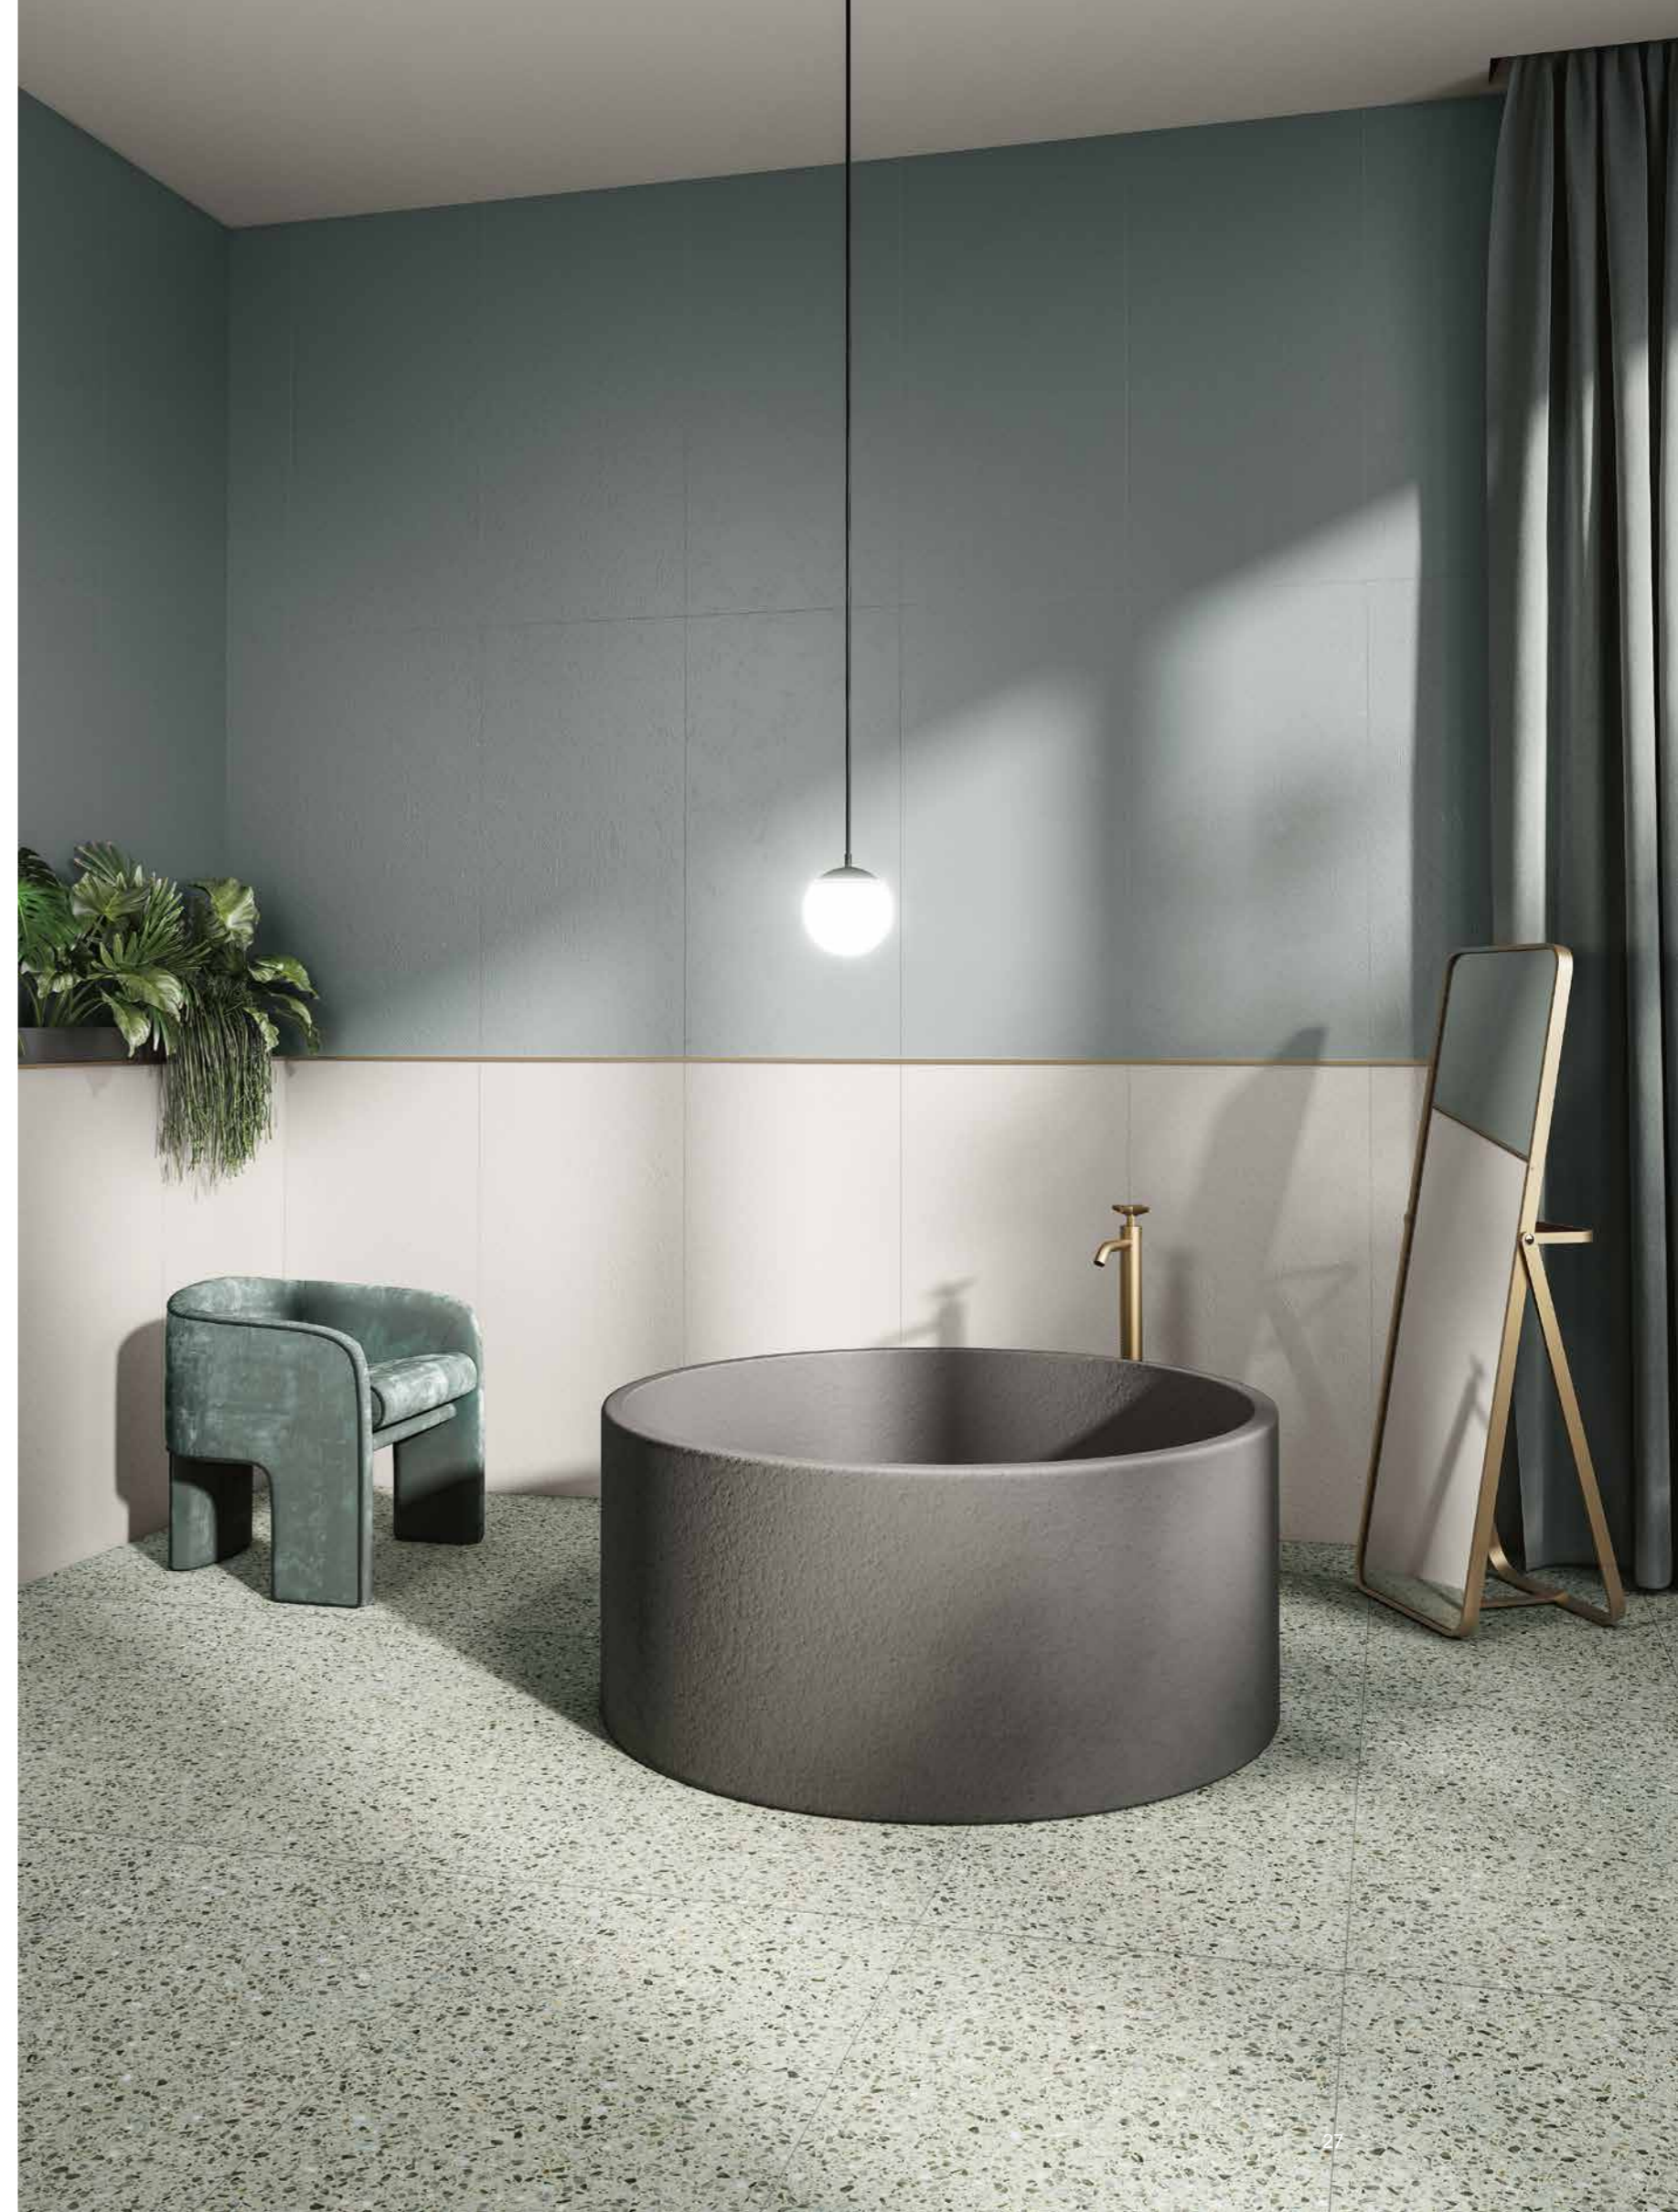

TASTY OYSTER