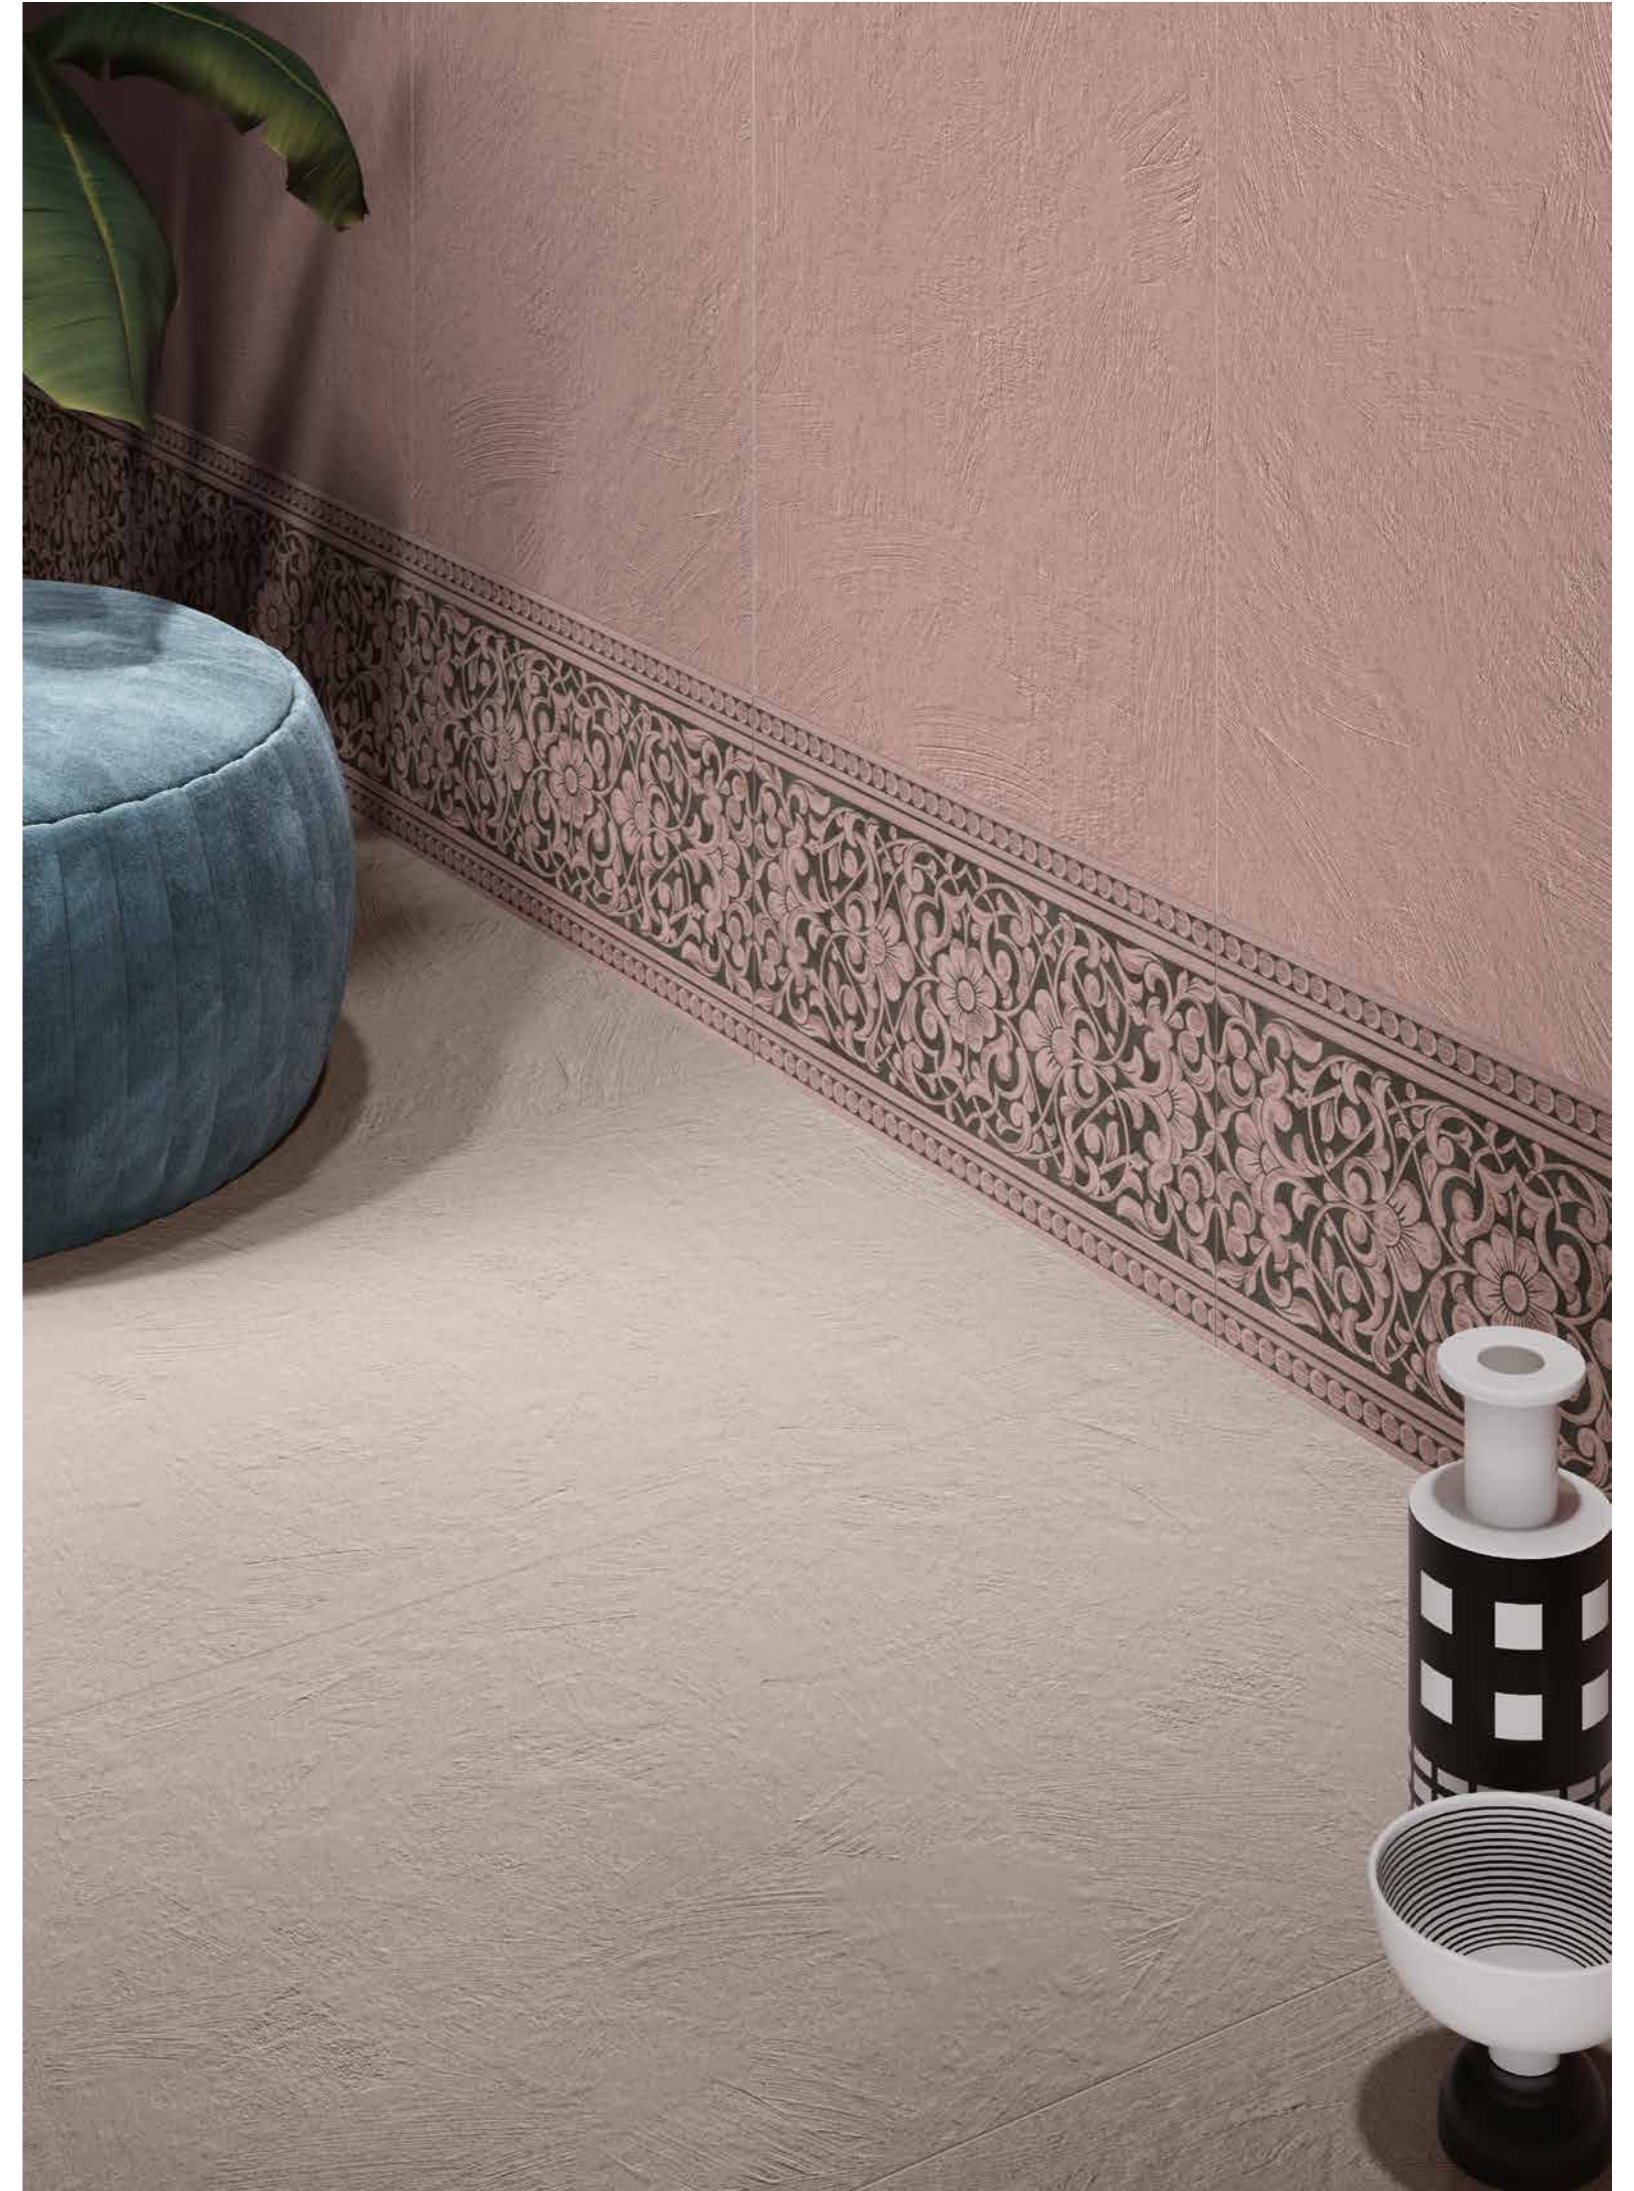

SO CHIC BROWN

Sp

HERBARIUM EMERALD
60x120 rett

Floor
OCEAN SURF
60x120 rett

60x120
24"x48"
rett

HERBARIUM EMERALD

other matching suggestion

CREME CARAMEL