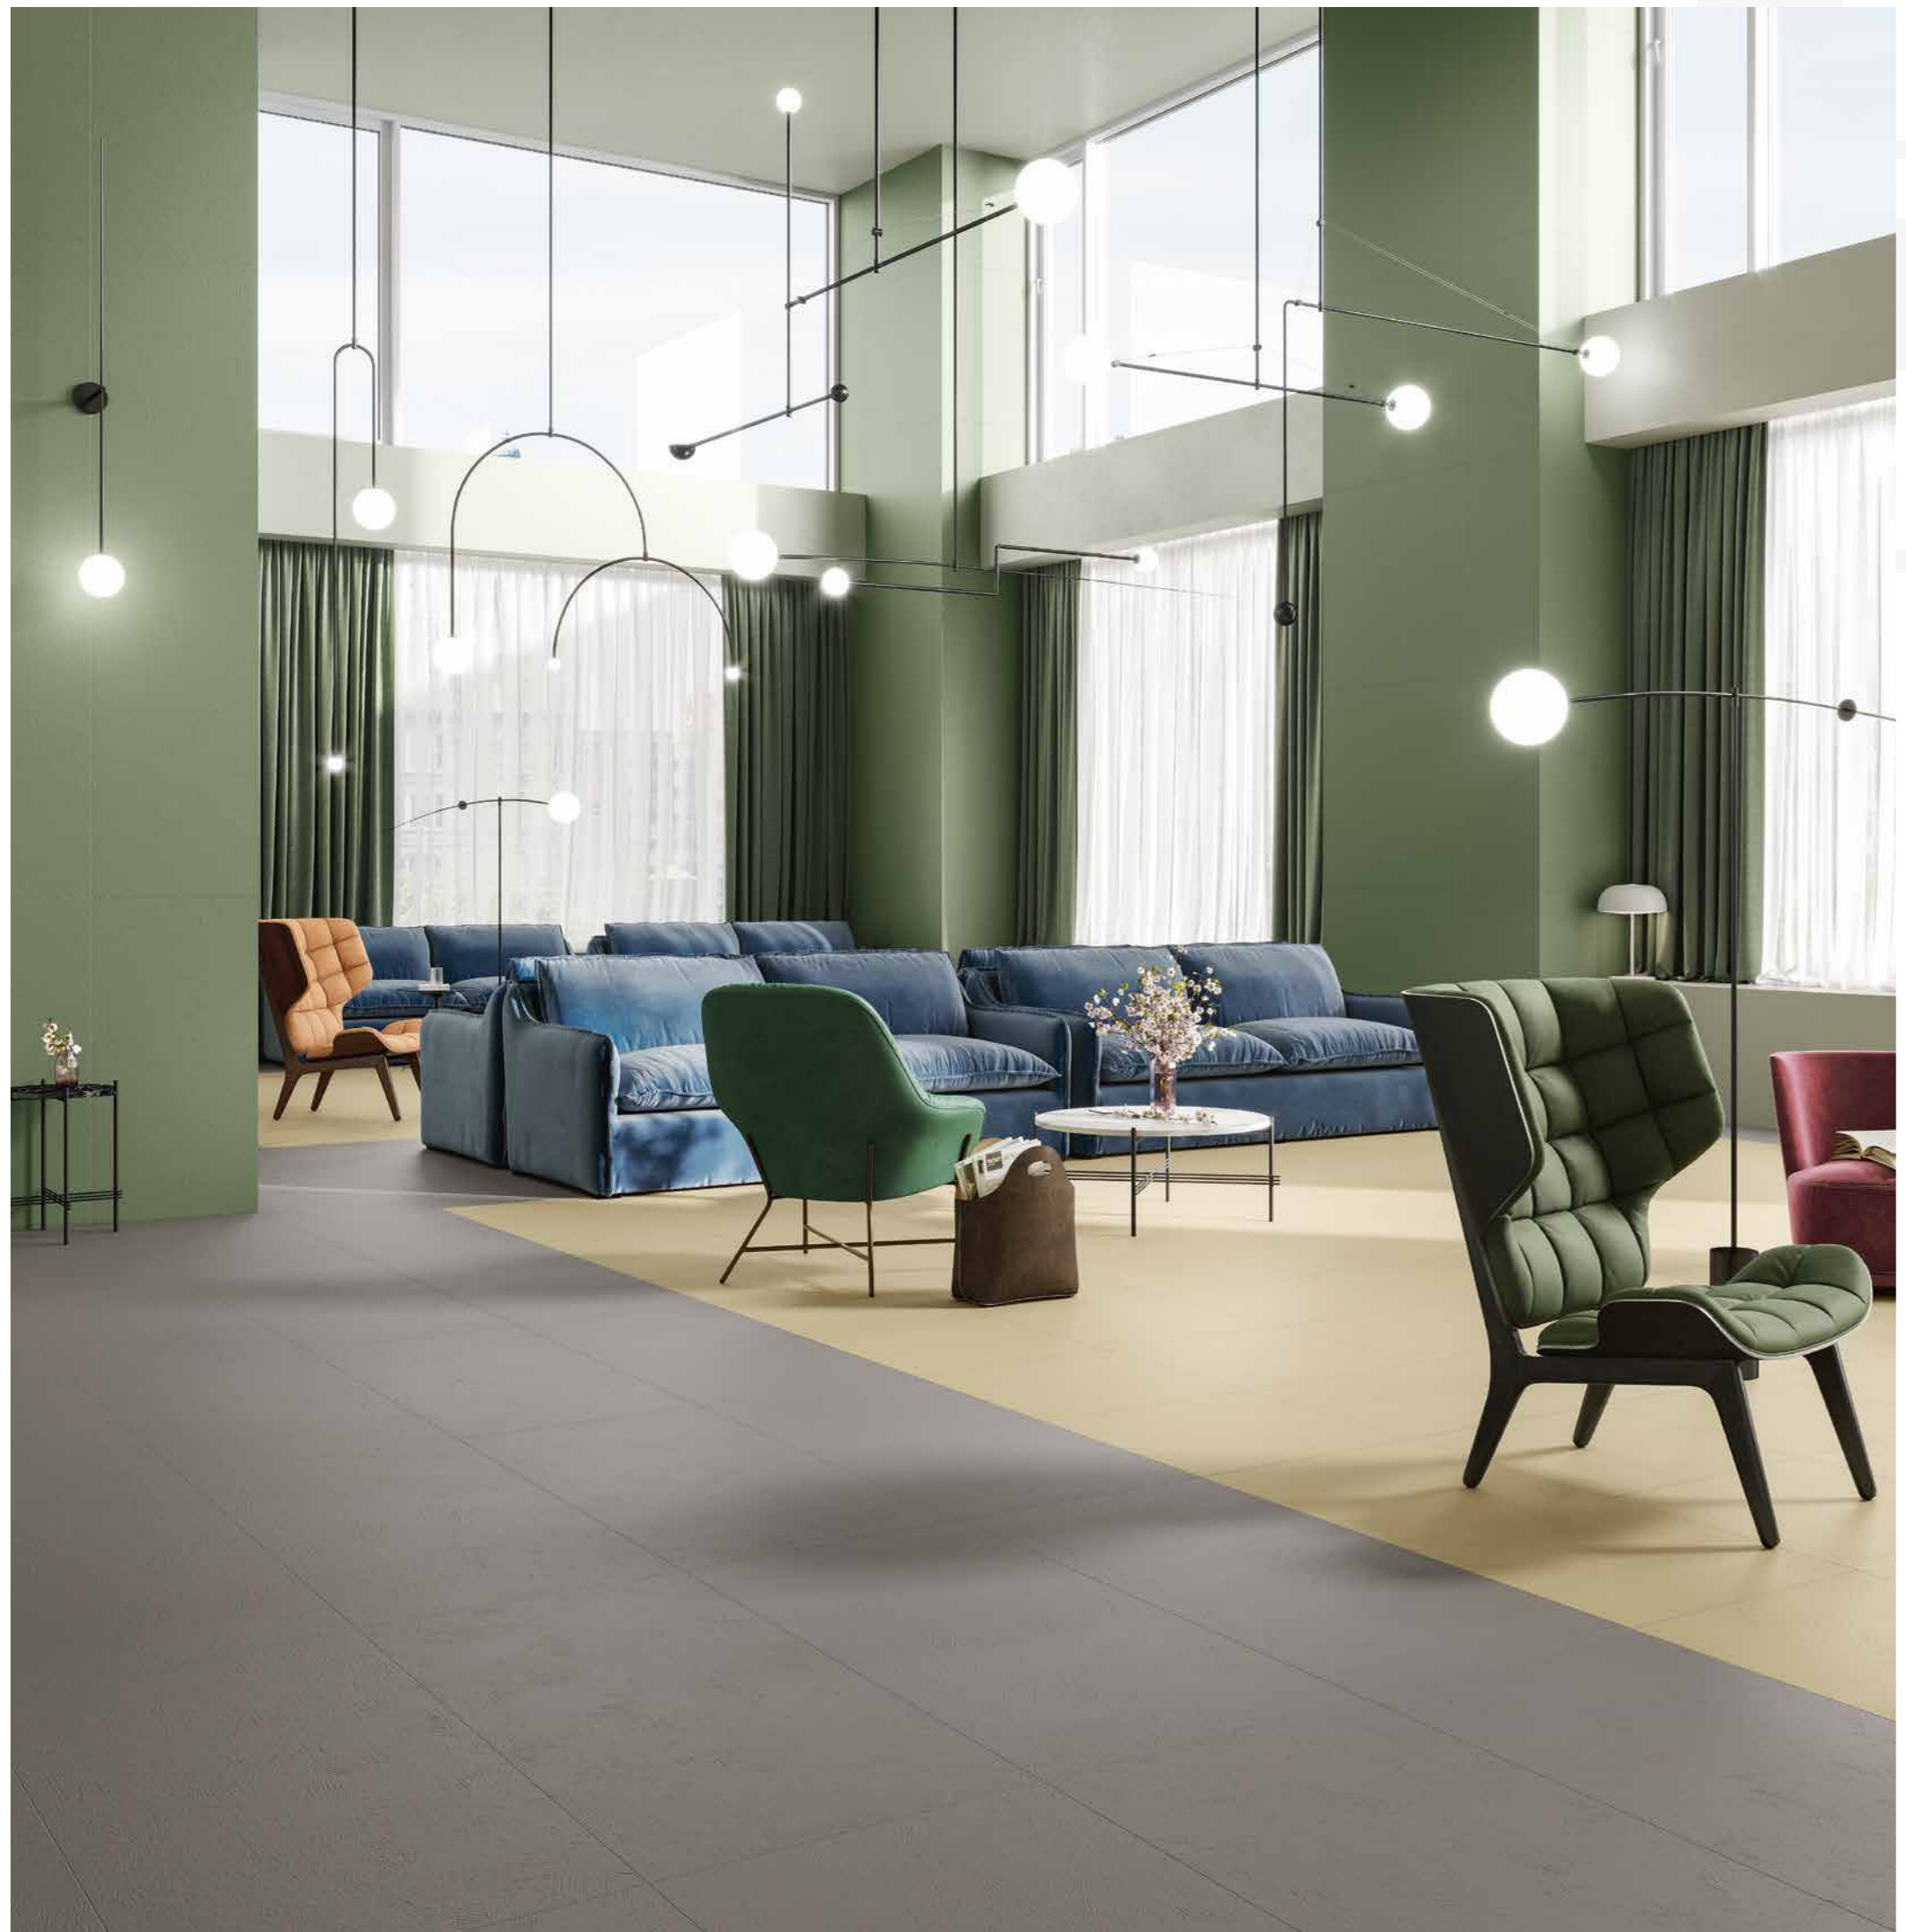

←
GREEN GURU
60x120 rett

Floor
ELEPHANT SKIN
60x120 rett

YELLOW PIKACHU
60x60 rett