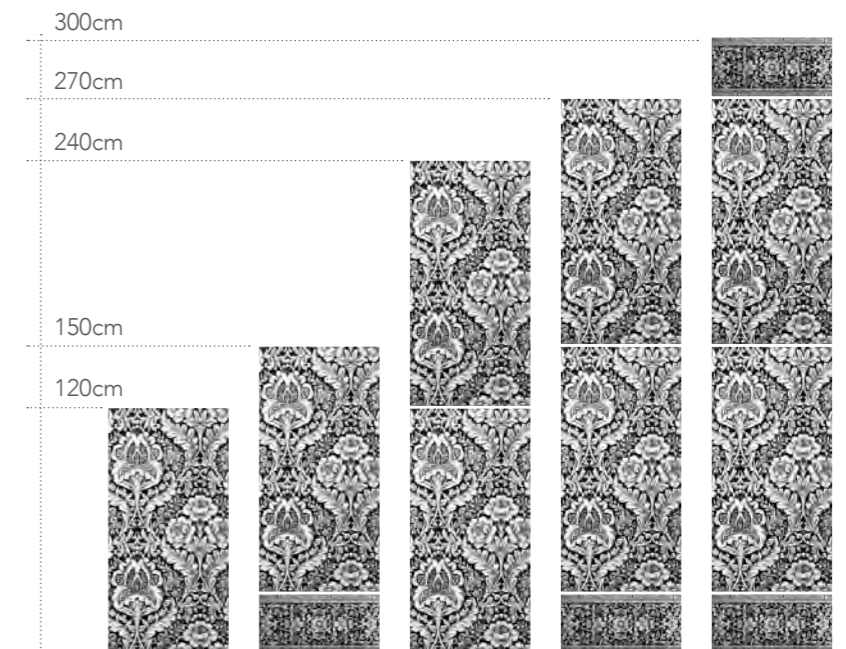

TOILE DE JOUY BORDEAUX

60x120 / 24"x48"
rett

FASCIA TOILE
DE JOUY BORDEAUX
30x60 / 12"x24" rett

TOILE DE JOUY OLIVE

60x120 / 24"x48"
rett

FASCIA TOILE
DE JOUY OLIVE
30x60 / 12"x24" rett

HERBARIUM OCRE

60x120 / 24"x48"
rett

HERBARIUM EMERALD

60x120 / 24"x48"
rett

Fasce di prezzo
Price ranges . Grupes des prix
Preisgruppen

TIAN EMERALD 60x120 . 24"x48" RETT	 ● B62C	FLORAL OLIVE 60x120 . 24"x48" RETT	 ● B63
FASCIA TIAN EMERALD 30x60 . 12"x24" RETT	 ● B36	TOILE DE JOUY BORDEAUX 60x120 . 24"x48" RETT	 ● B62C
TIAN OCRE 60x120 . 24"x48" RETT	 ● B62C	FASCIA TOILE DE JOUY BORDEAUX 30x60 . 12"x24" RETT	 ● B36
FASCIA TIAN OCRE 30x60 . 12"x24" RETT	 ● B36	TOILE DE JOUY OLIVE 60x120 . 24"x48" RETT	 ● B62C
TIAN ROSE 60x120 . 24"x48" RETT	 ● B62C	FASCIA TOILE DE JOUY OLIVE 30x60 . 12"x24" RETT	 ● B36
FASCIA TIAN ROSE 30x60 . 12"x24" RETT	 ● B36	HERBARIUM OCRE 60x120 . 24"x48" RETT	 ● B62D
FLORAL BLUE 60x120 . 24"x48" RETT	 ● B63	HERBARIUM EMERALD 60x120 . 24"x48" RETT	 ● B62D
FLORAL BORDEAUX 60x120 . 24"x48" RETT	 ● B63		