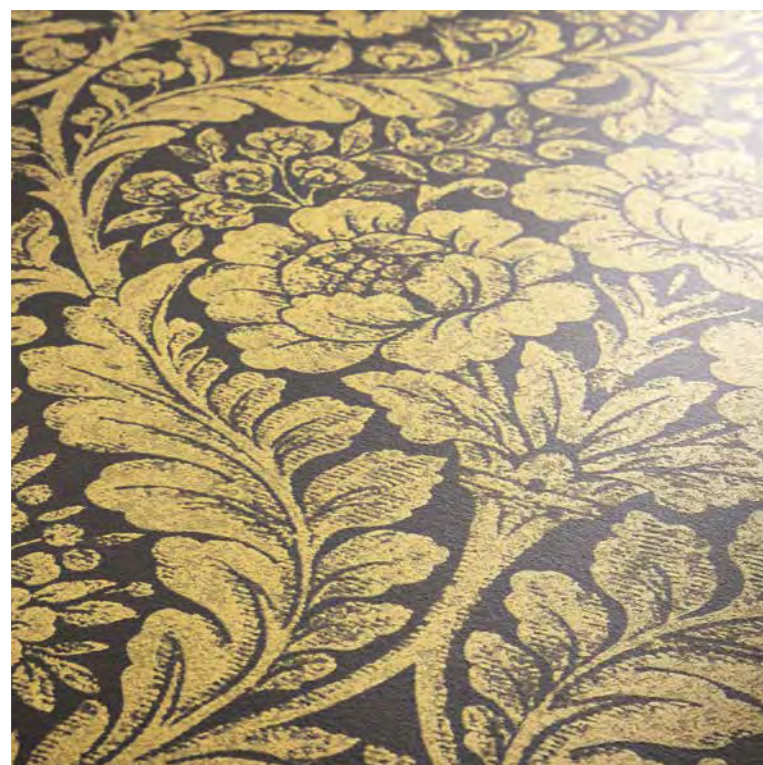

Sink
FLORAL OLIVE
SAGE AND BUTTER

t o

TIAN OCRE
60x120 rett

FASCIA TIAN OCRE
30x60 rett

Floor
SERENISSIMA
Norway Beautiful Shade
20x120 rett
30x120 rett

60x120
24"x48"
rett

30x60
12"x24"
rett

TIAN OCRE