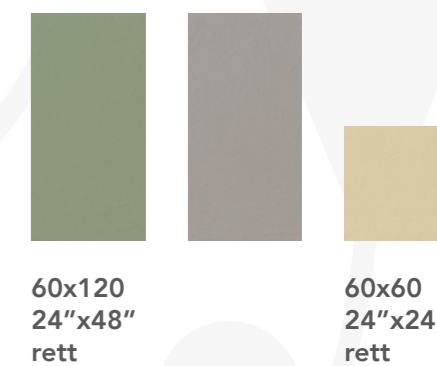

other matching suggestion

YELLOW PIKACHU

SO CHIC BROWN

CREME CARMEL

←
GREEN GURU
 60x120 rett

Floor
ELEPHANT SKIN
 60x120 rett

YELLOW PIKACHU
 60x60 rett

GREEN GURU