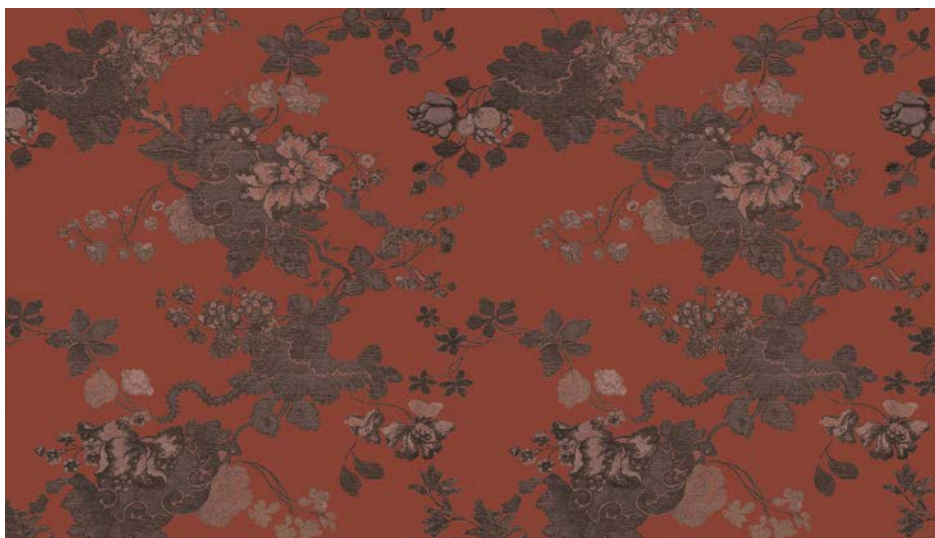

Lady Hamilton cipria

Lady Hamilton amaranto

GRES PORCELLANATO DECORATO - DECORATED PORCELAIN TILES
SQUADRATO - SQUARED

6 mm 1/4"	COLOR	SURFACE	120x280	120x240	60x120	
			47¹/₄"x110¹/₄"	47¹/₄"x94¹/₂"	23⁵/₈"x47¹/₄"	
	LADY HAMILTON TURCHESE	MATTE	767042	767077	767114	
I FILATI DI REX		LADY HAMILTON CIPRIA	MATTE	767041	767076	767113
	LADY HAMILTON AMARANTO	MATTE	767043	767078	767115	

i filati di rex