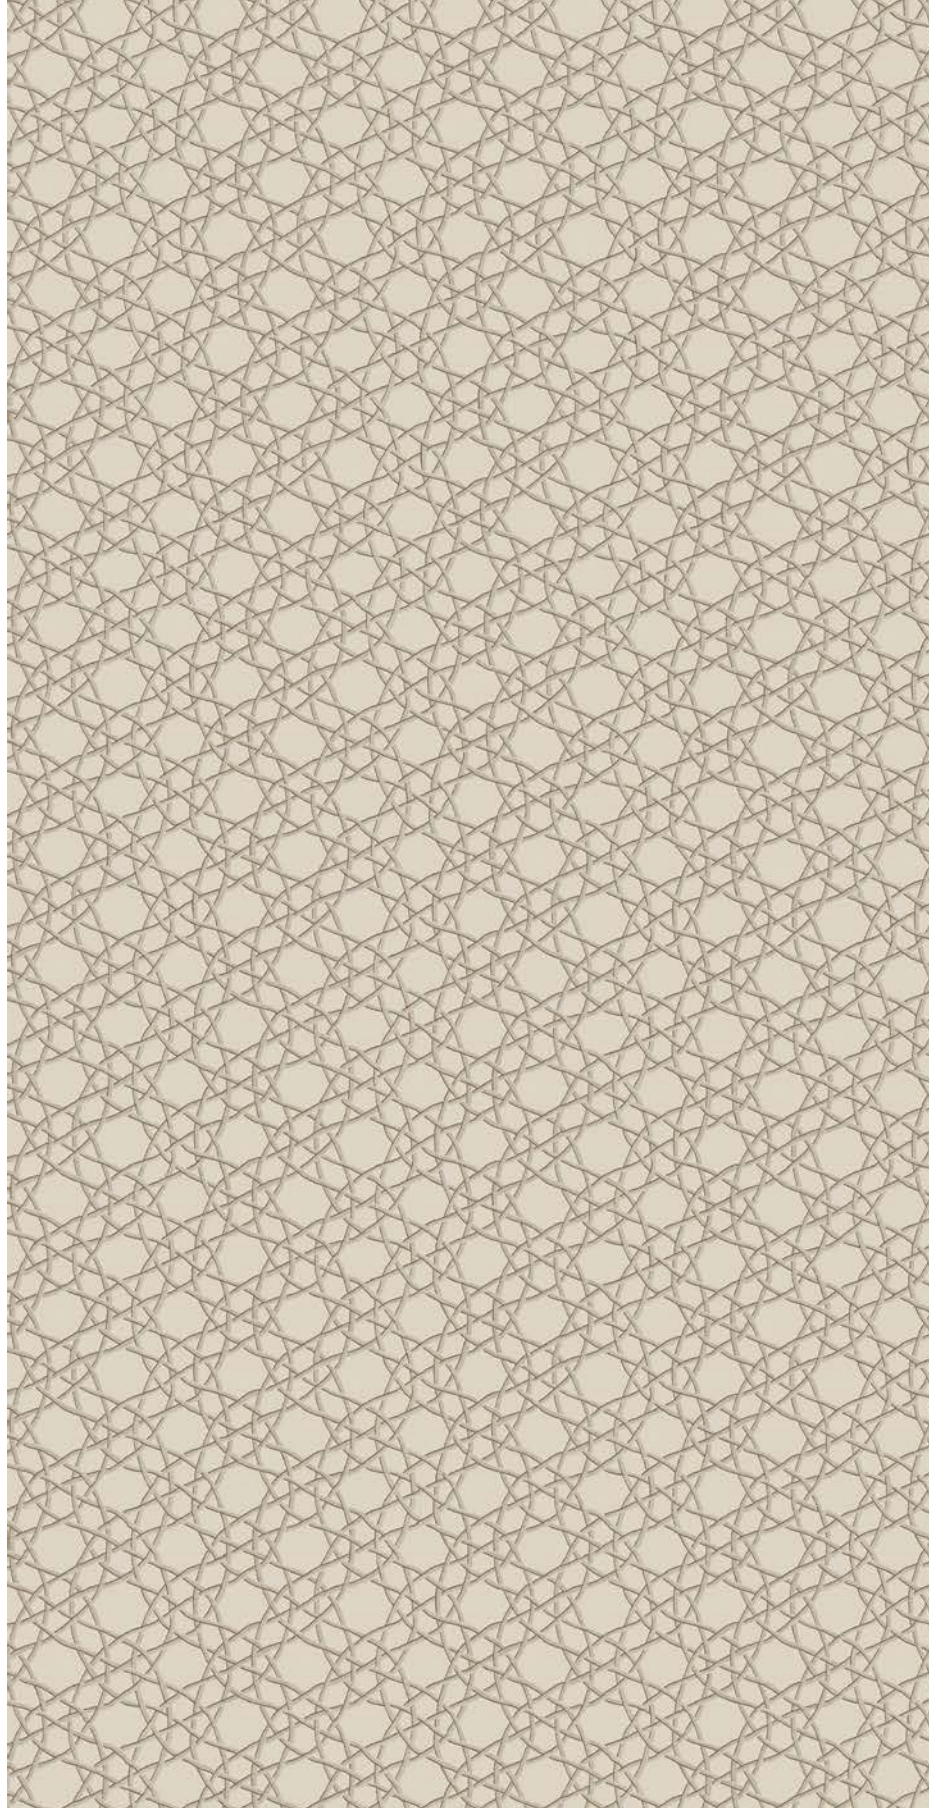

Happy Hour vaniglia

GRES PORCELLANATO DECORATO - DECORATED PORCELAIN TILES
SQUADRATO - SQUARED

6 mm 1/4"	COLOR	SURFACE	120x280 47 1/4" x 110 1/4"	120x240 47 1/4" x 94 1/2"	60x120 23 5/8" x 47 1/4"

I FILATI DI REX

HAPPY HOUR VANIGLIA

MATTE

767213

767217

767221