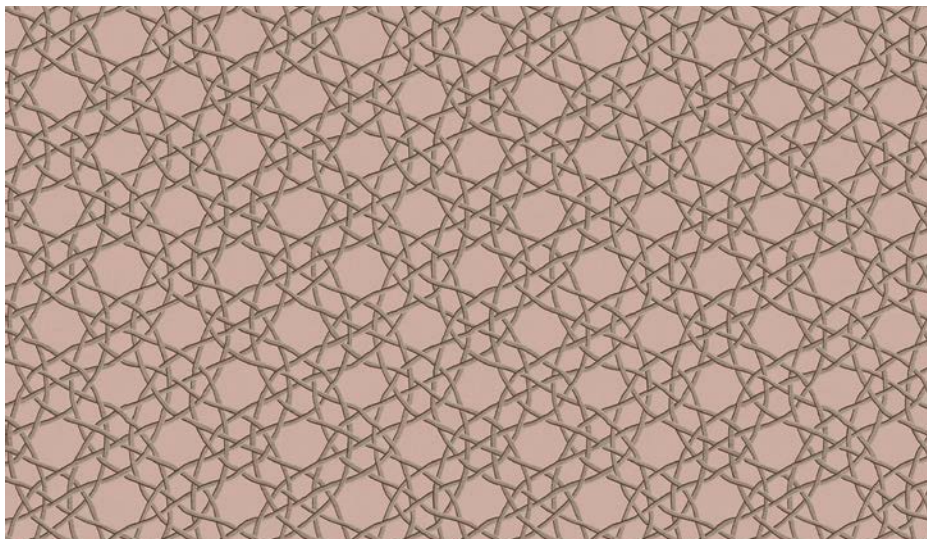

Happy Hour giada

Happy Hour cipria