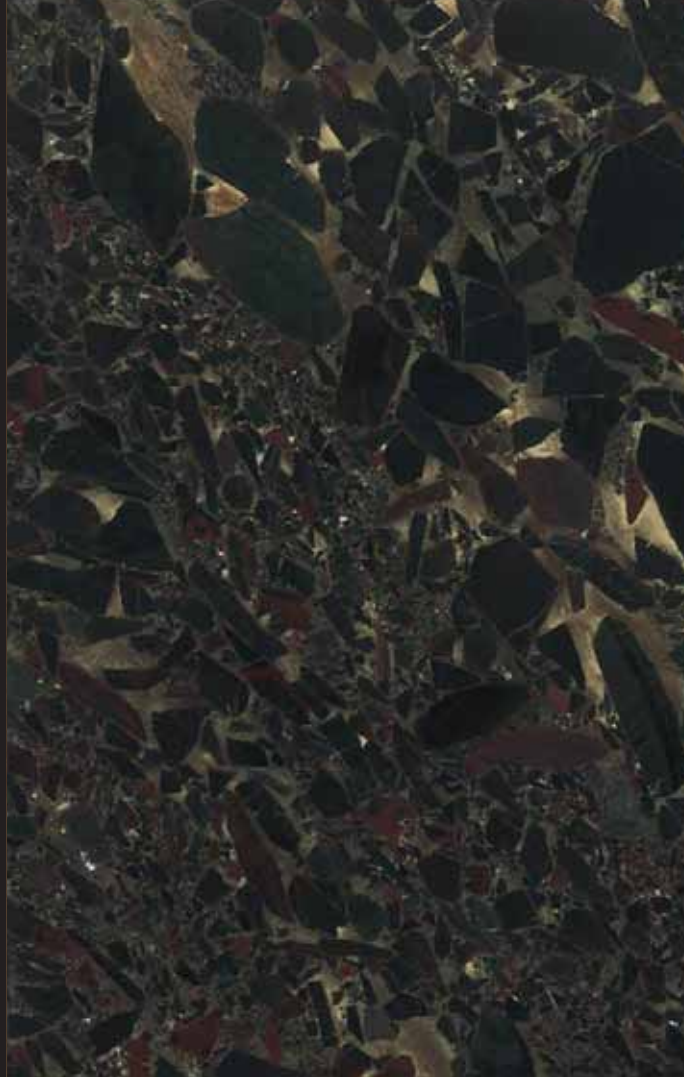

marble gold matte

marble gold shiny

marble black shiny

marble black matte