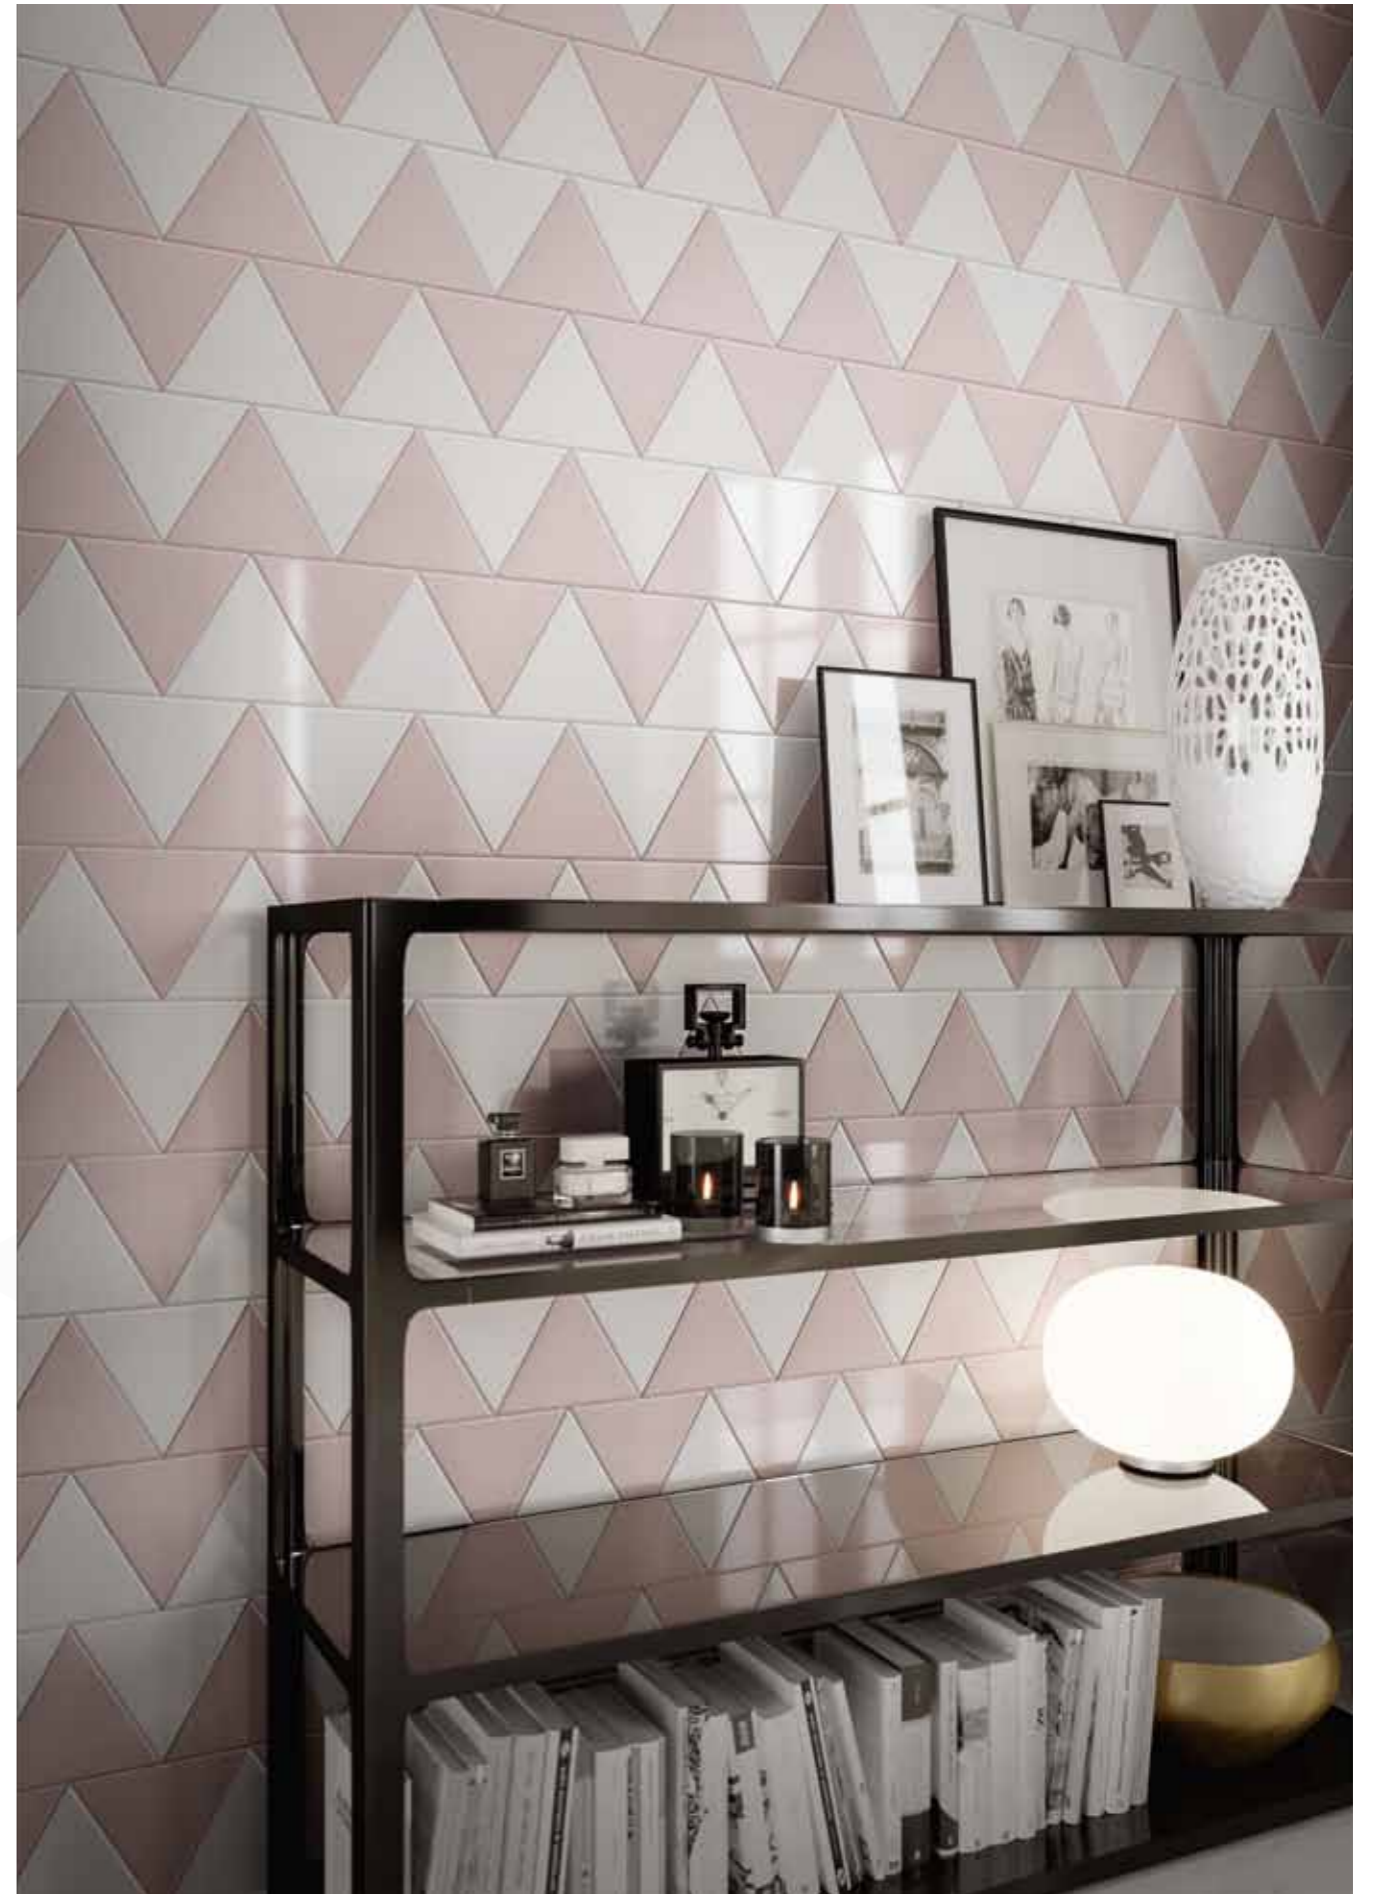

Grind
SIMPLE DECISION
JUST BEFORE YOU BREW

Filter
A GOOD FILTER (NUMBER 4) WILL SAVE A COFFEE
LADDER WHICH IMPROVES THE COFFEE TASTE PROFILE

Pure
PURE WATER
SOFT WATER IS BETTER
FOR COFFEE

Pair and Enjoy