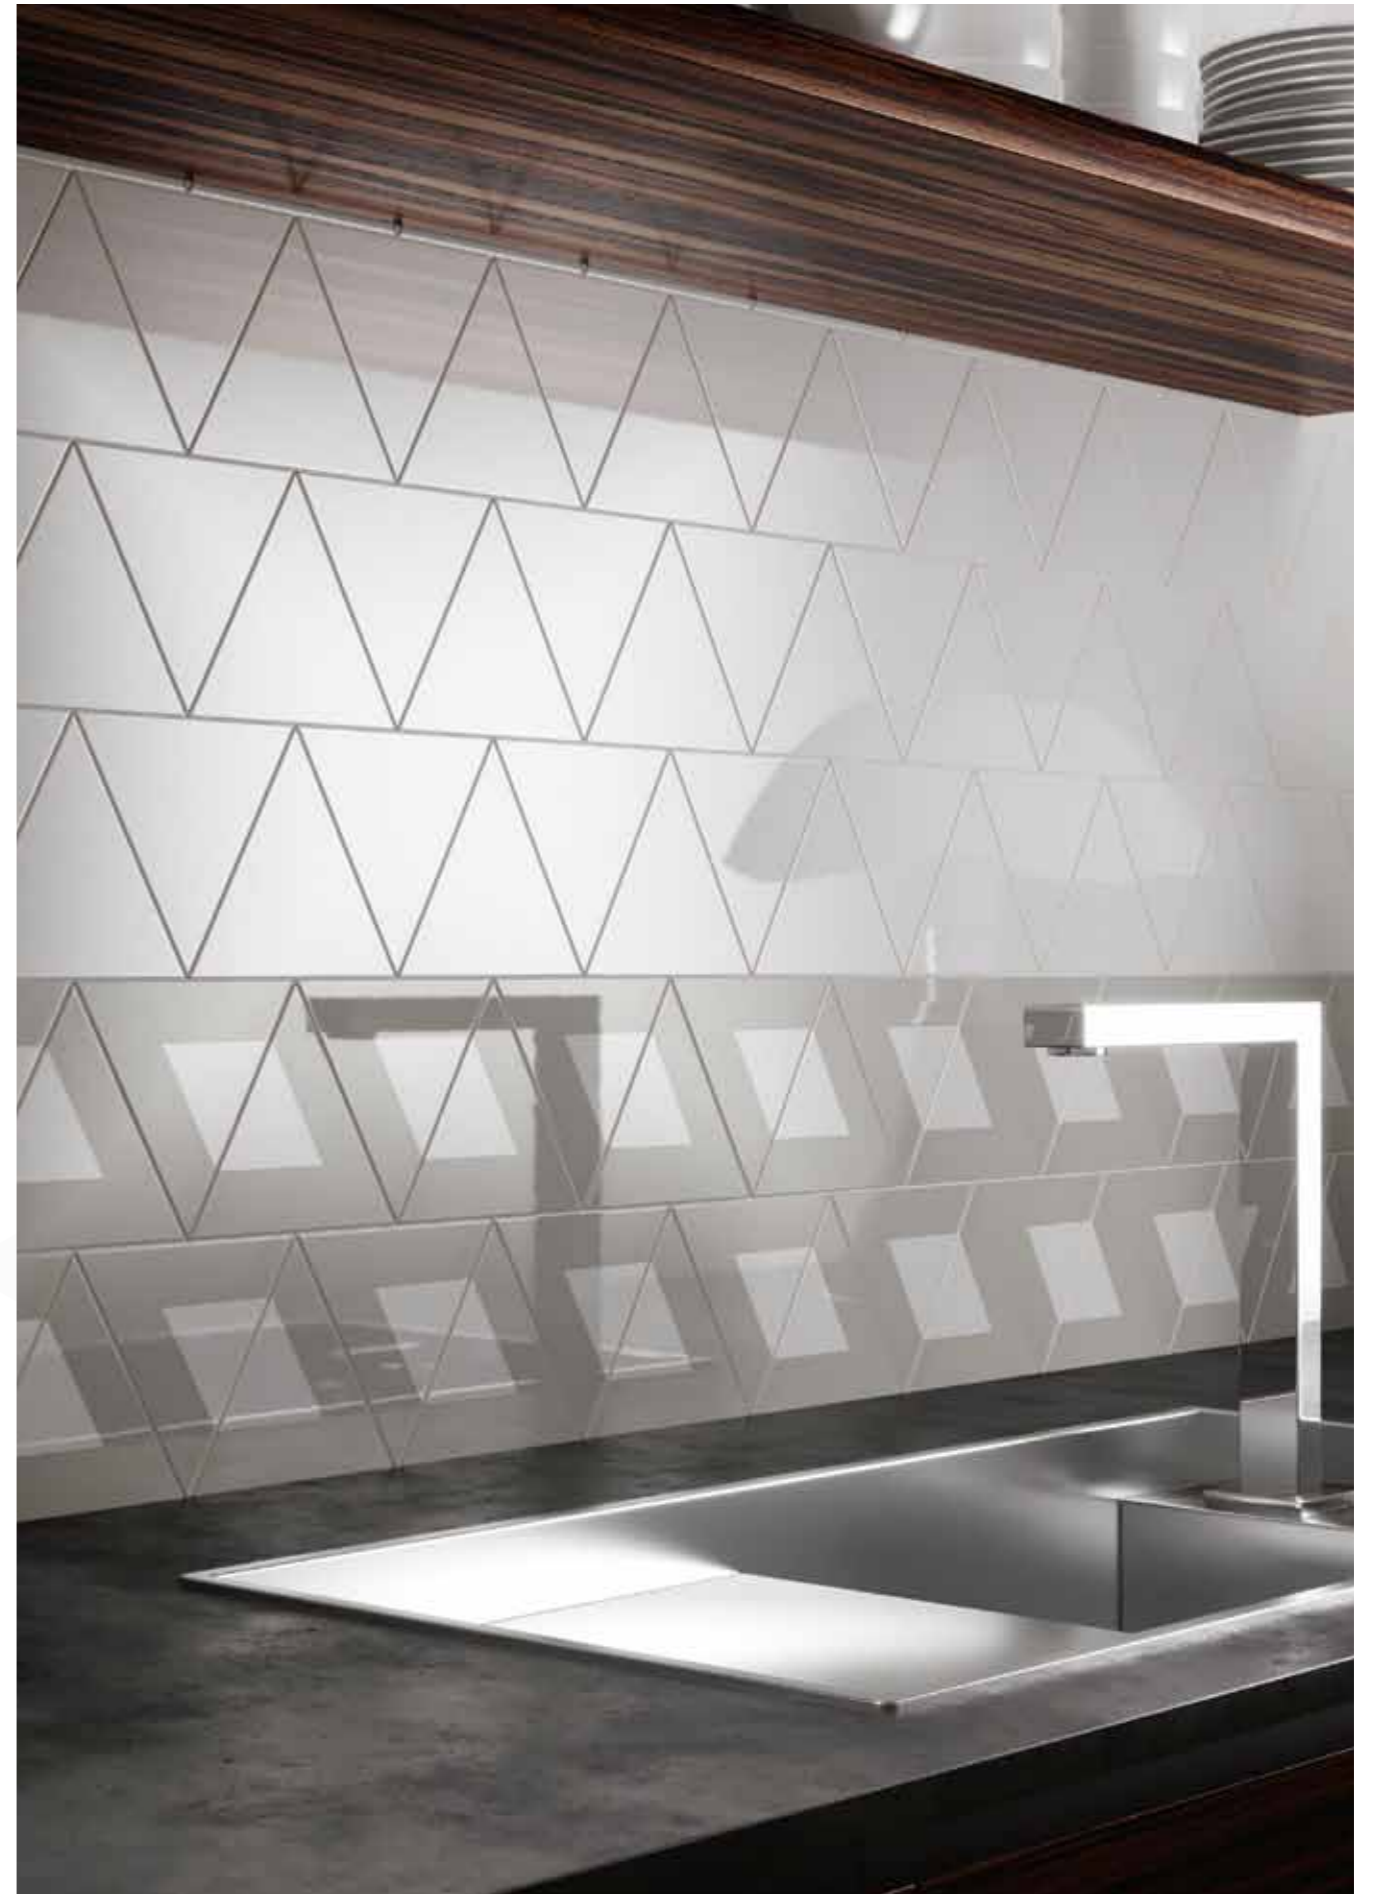

QUANTI TRIANGOLI RIESCI A VEDERE?
VEDI LA SOLUZIONE A PAG. 82
HOW MANY TRIANGLES CAN YOU SEE?
SOLUTION ON PAGE 82

THE ESSENTIAL GUIDE TO
PERFECT COFFEE
—A SKILLFUL DRAW OVER THE
WHOLE ROASTED WHOLE BEAN
AIRTIGHT GLASS CONTAINER
TO SAVE
GIVES YOU A BETTER TASTING COFFEE
Grind
SINGLE SERVINGS
JUST BEFORE YOU BREW
A GOOD FRESH GRINDING WILL GIVE A CLEANSING
TASTE WHICH IMPROVES THE COFFEE'S FLAVOR PROFILE
PURE
of Coffee
WATER
FOR FRESH TASTED
COFFEE
Pair and Enjoy