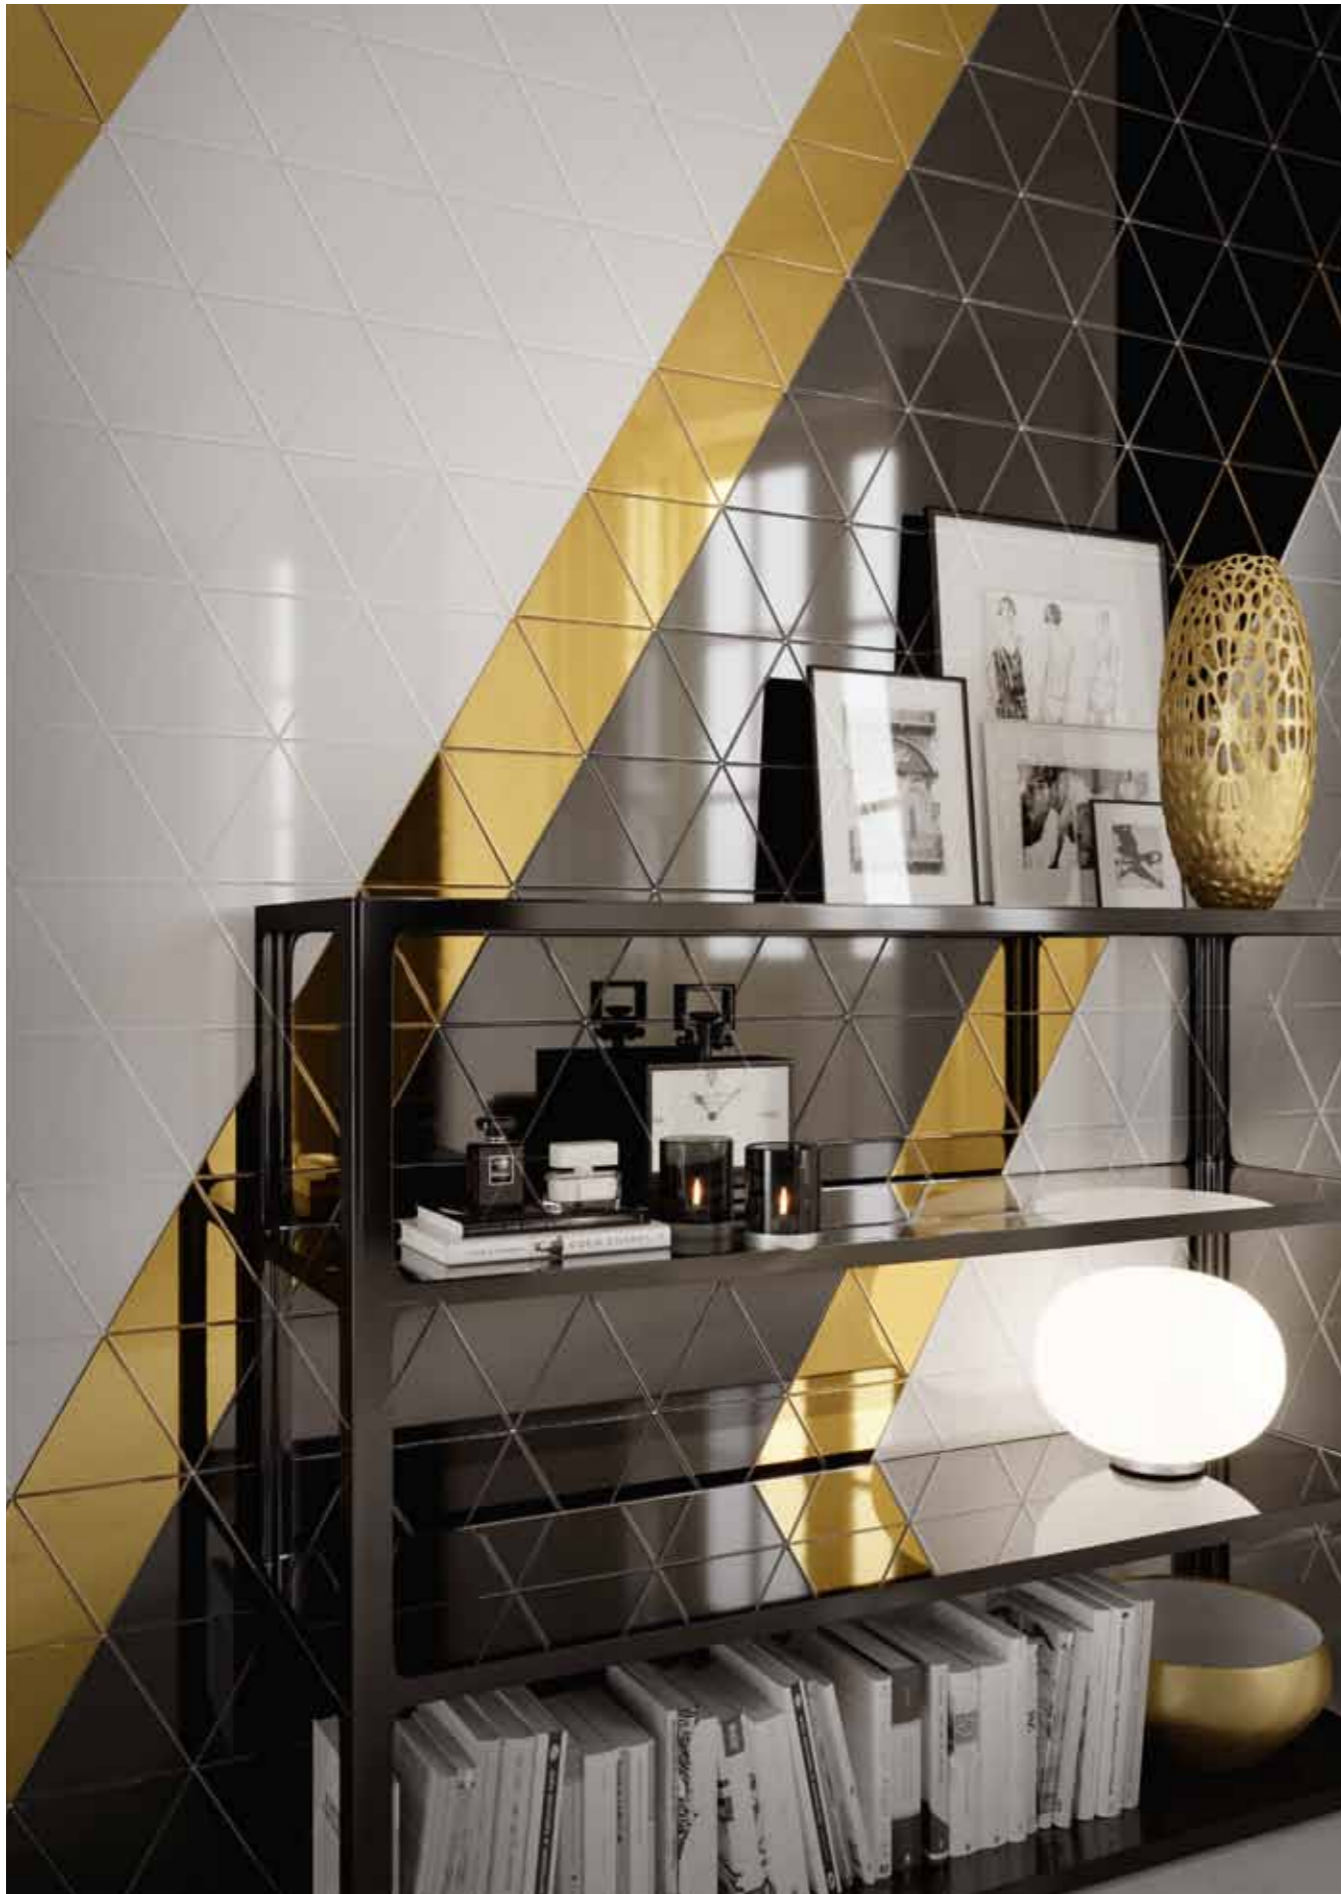

Grind
SIMPLE DECISION
JUST BEFORE YOU BREW

Filter
A GOOD FILTER (NUMBER 4) WILL SAVE A COFFEE
LADDER WHICH IMPROVES THE COFFEE TASTE PROFILE

Pure
PURE WATER
SOFT WATER IS BETTER
FOR COFFEE

Pair and Enjoy