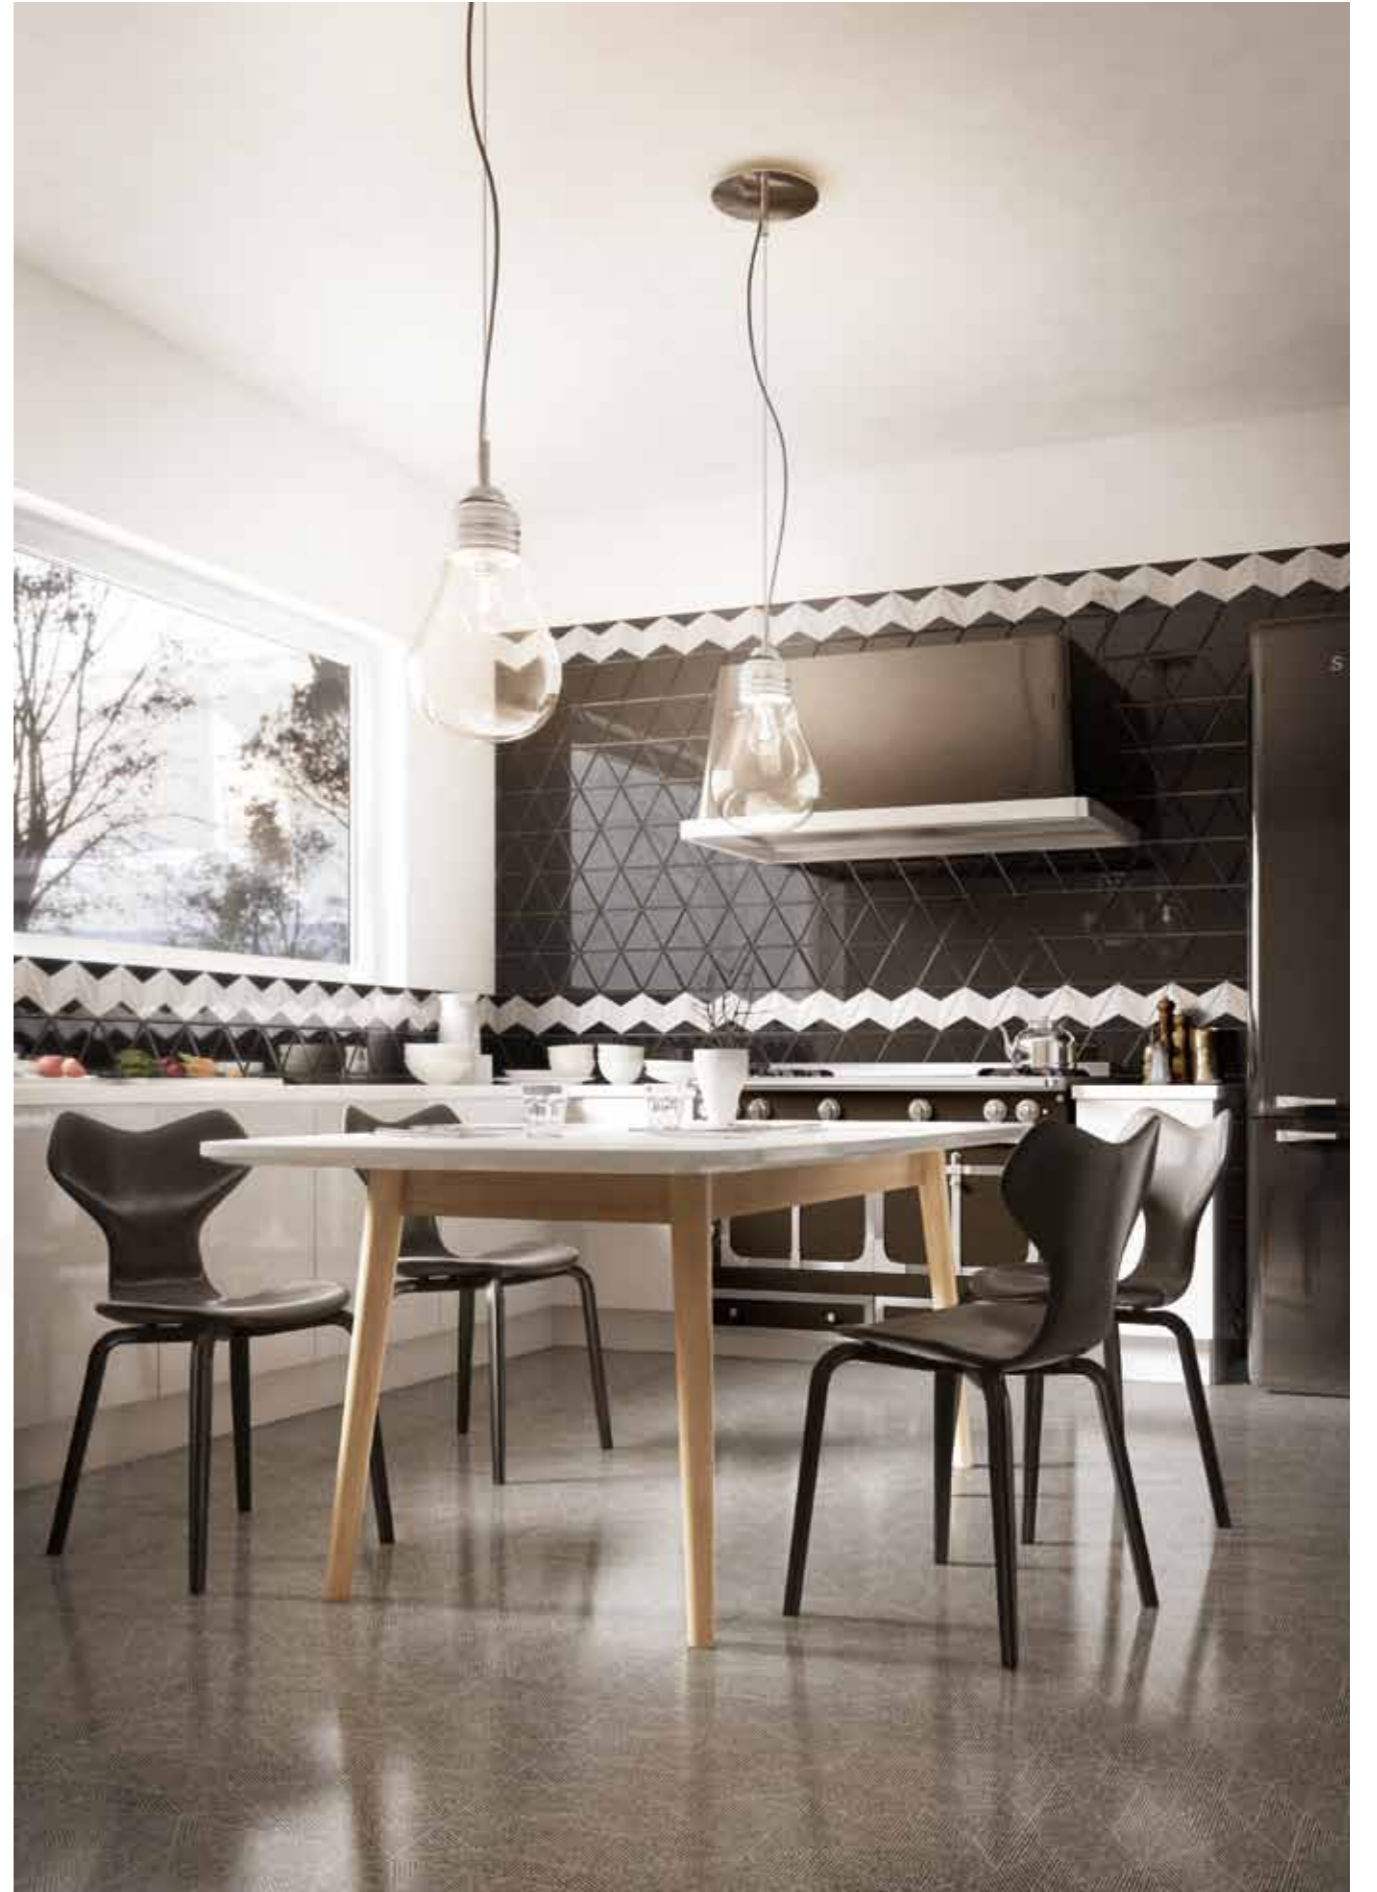

QUANTI TRIANGOLI RIESCI A VEDERE?
VEDI LA SOLUZIONE A PAG. 82
HOW MANY TRIANGLES CAN YOU SEE?
SOLUTION ON PAGE 82

THE ESSENTIAL GUIDE TO
PERFECT COFFEE
—A SKILLFUL DRAW OVER THE
WHOLE ROASTED WHOLE BEAN
AIRTIGHT GLASS CONTAINER
TO SAVE
GIVES YOU A BETTER TASTING COFFEE
Grind
SINGLE SERVINGS
JUST BEFORE YOU BREW
A GOOD FRESH GRINDING WILL GIVE A CLEANSING
TASTE WHICH IMPROVES THE COFFEE'S FLAVOR PROFILE
PURE
of Coffee
WATER
FOR FRESH TASTED
COFFEE
Pair and Enjoy