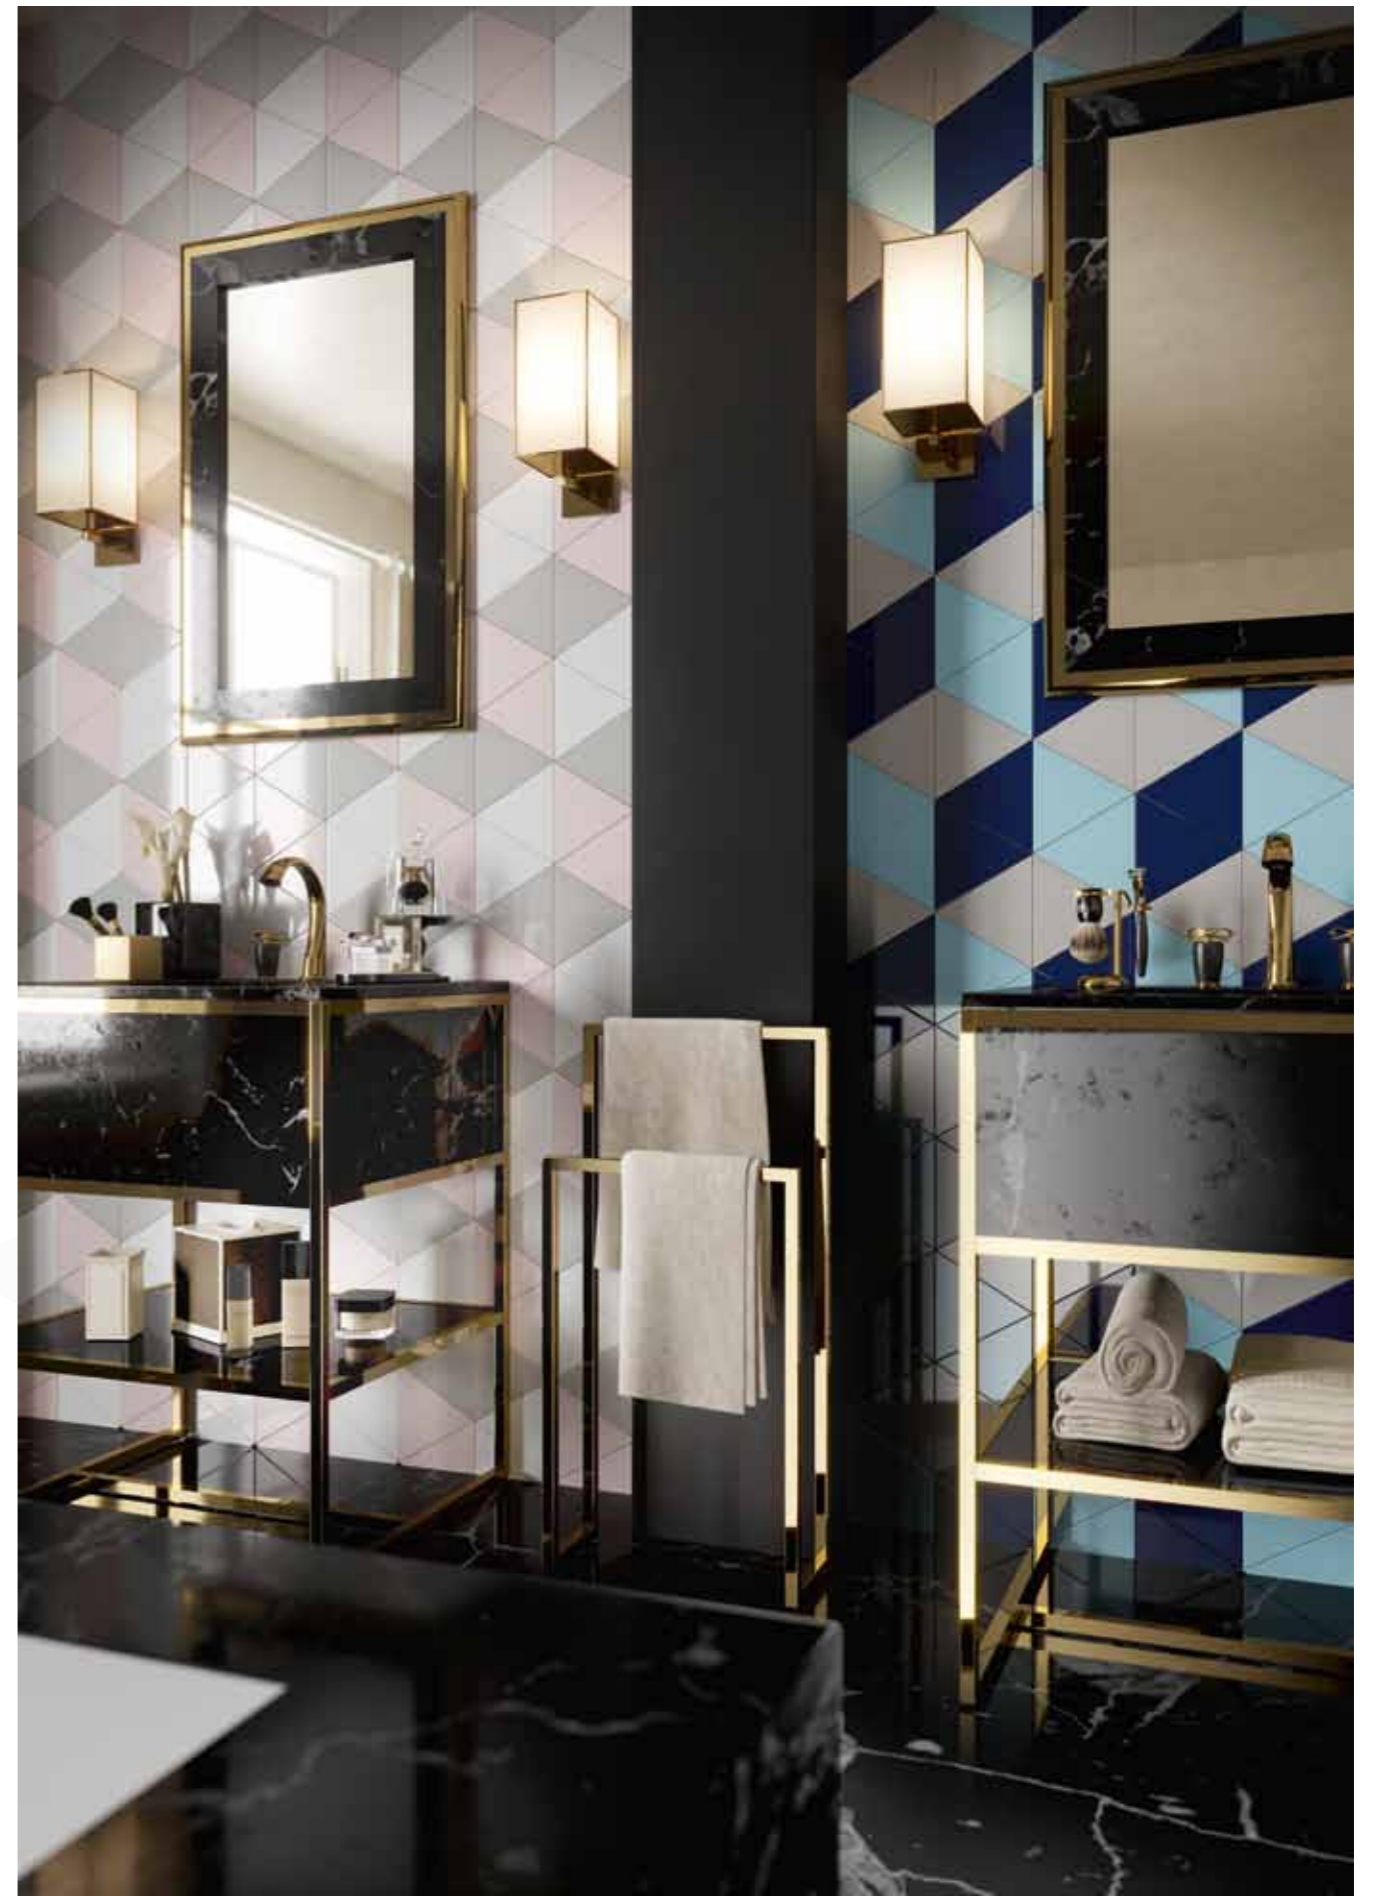

Grind
SIMPLE DECISION
JUST BEFORE YOU BREW

Filter
A GOOD FILTER (NUMBER 4) WILL SAVE A COFFEE
LADDER WHICH IMPROVES THE COFFEE TASTE PROFILE

Pure
PURE WATER
SOFT WATER IS BETTER
FOR COFFEE

Pair and Enjoy