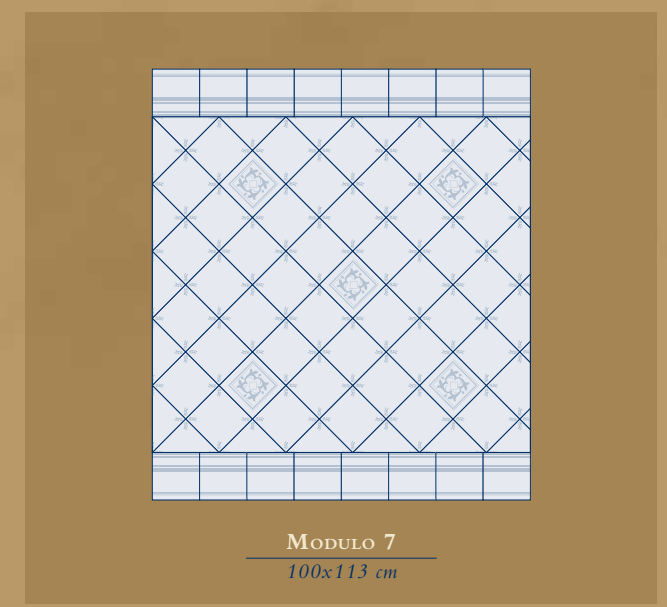

Alcune proposte per realizzare l'ambiente dei vostri sogni.