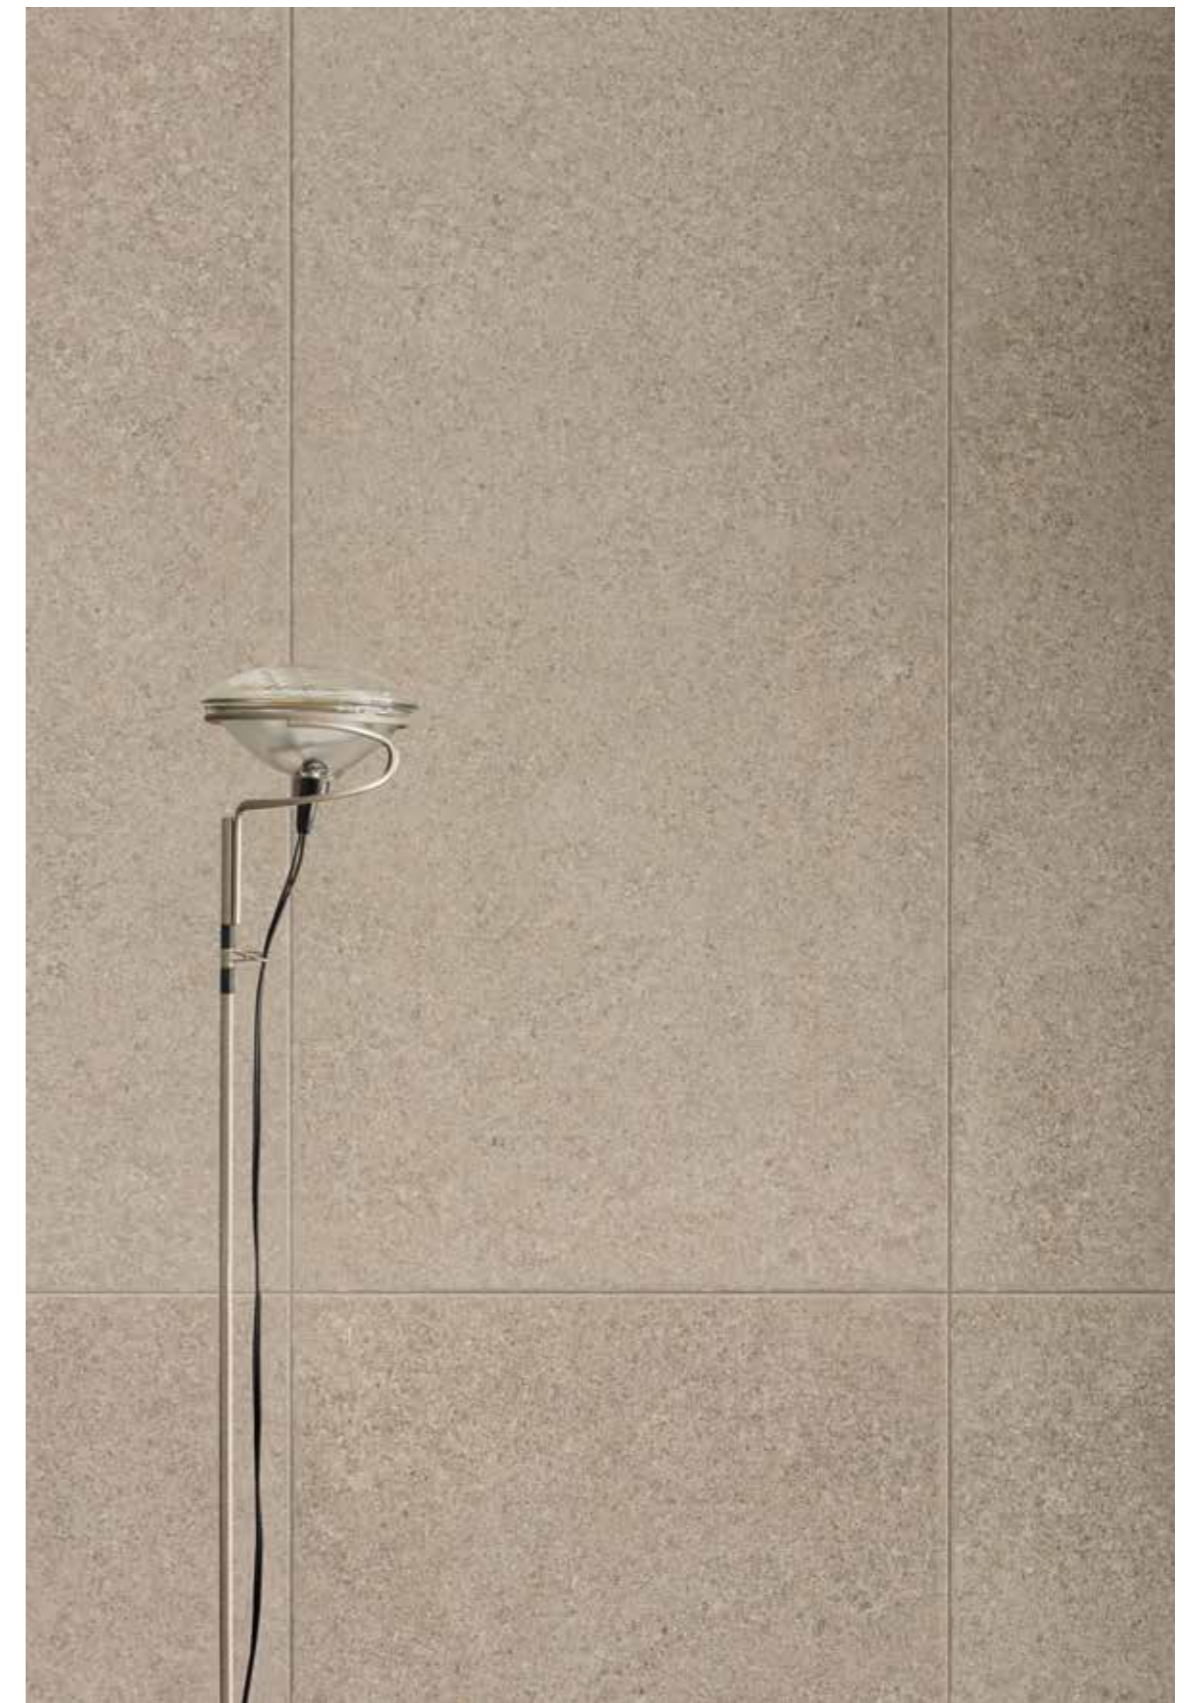

LOGOS brown nat rt 20x120 . 8" x 48"

> SUITE

SUITE taupe nat rt 60x120 . 24"x48"
SUITE taupe nat rt 30x120 . 12"x48"

SUITE beige nat rt 60x120 . 24"x48"
SUITE beige nat rt 9,7x60 . 4"x24"

SUITE beige nat rt 60x120 . 24"x48"