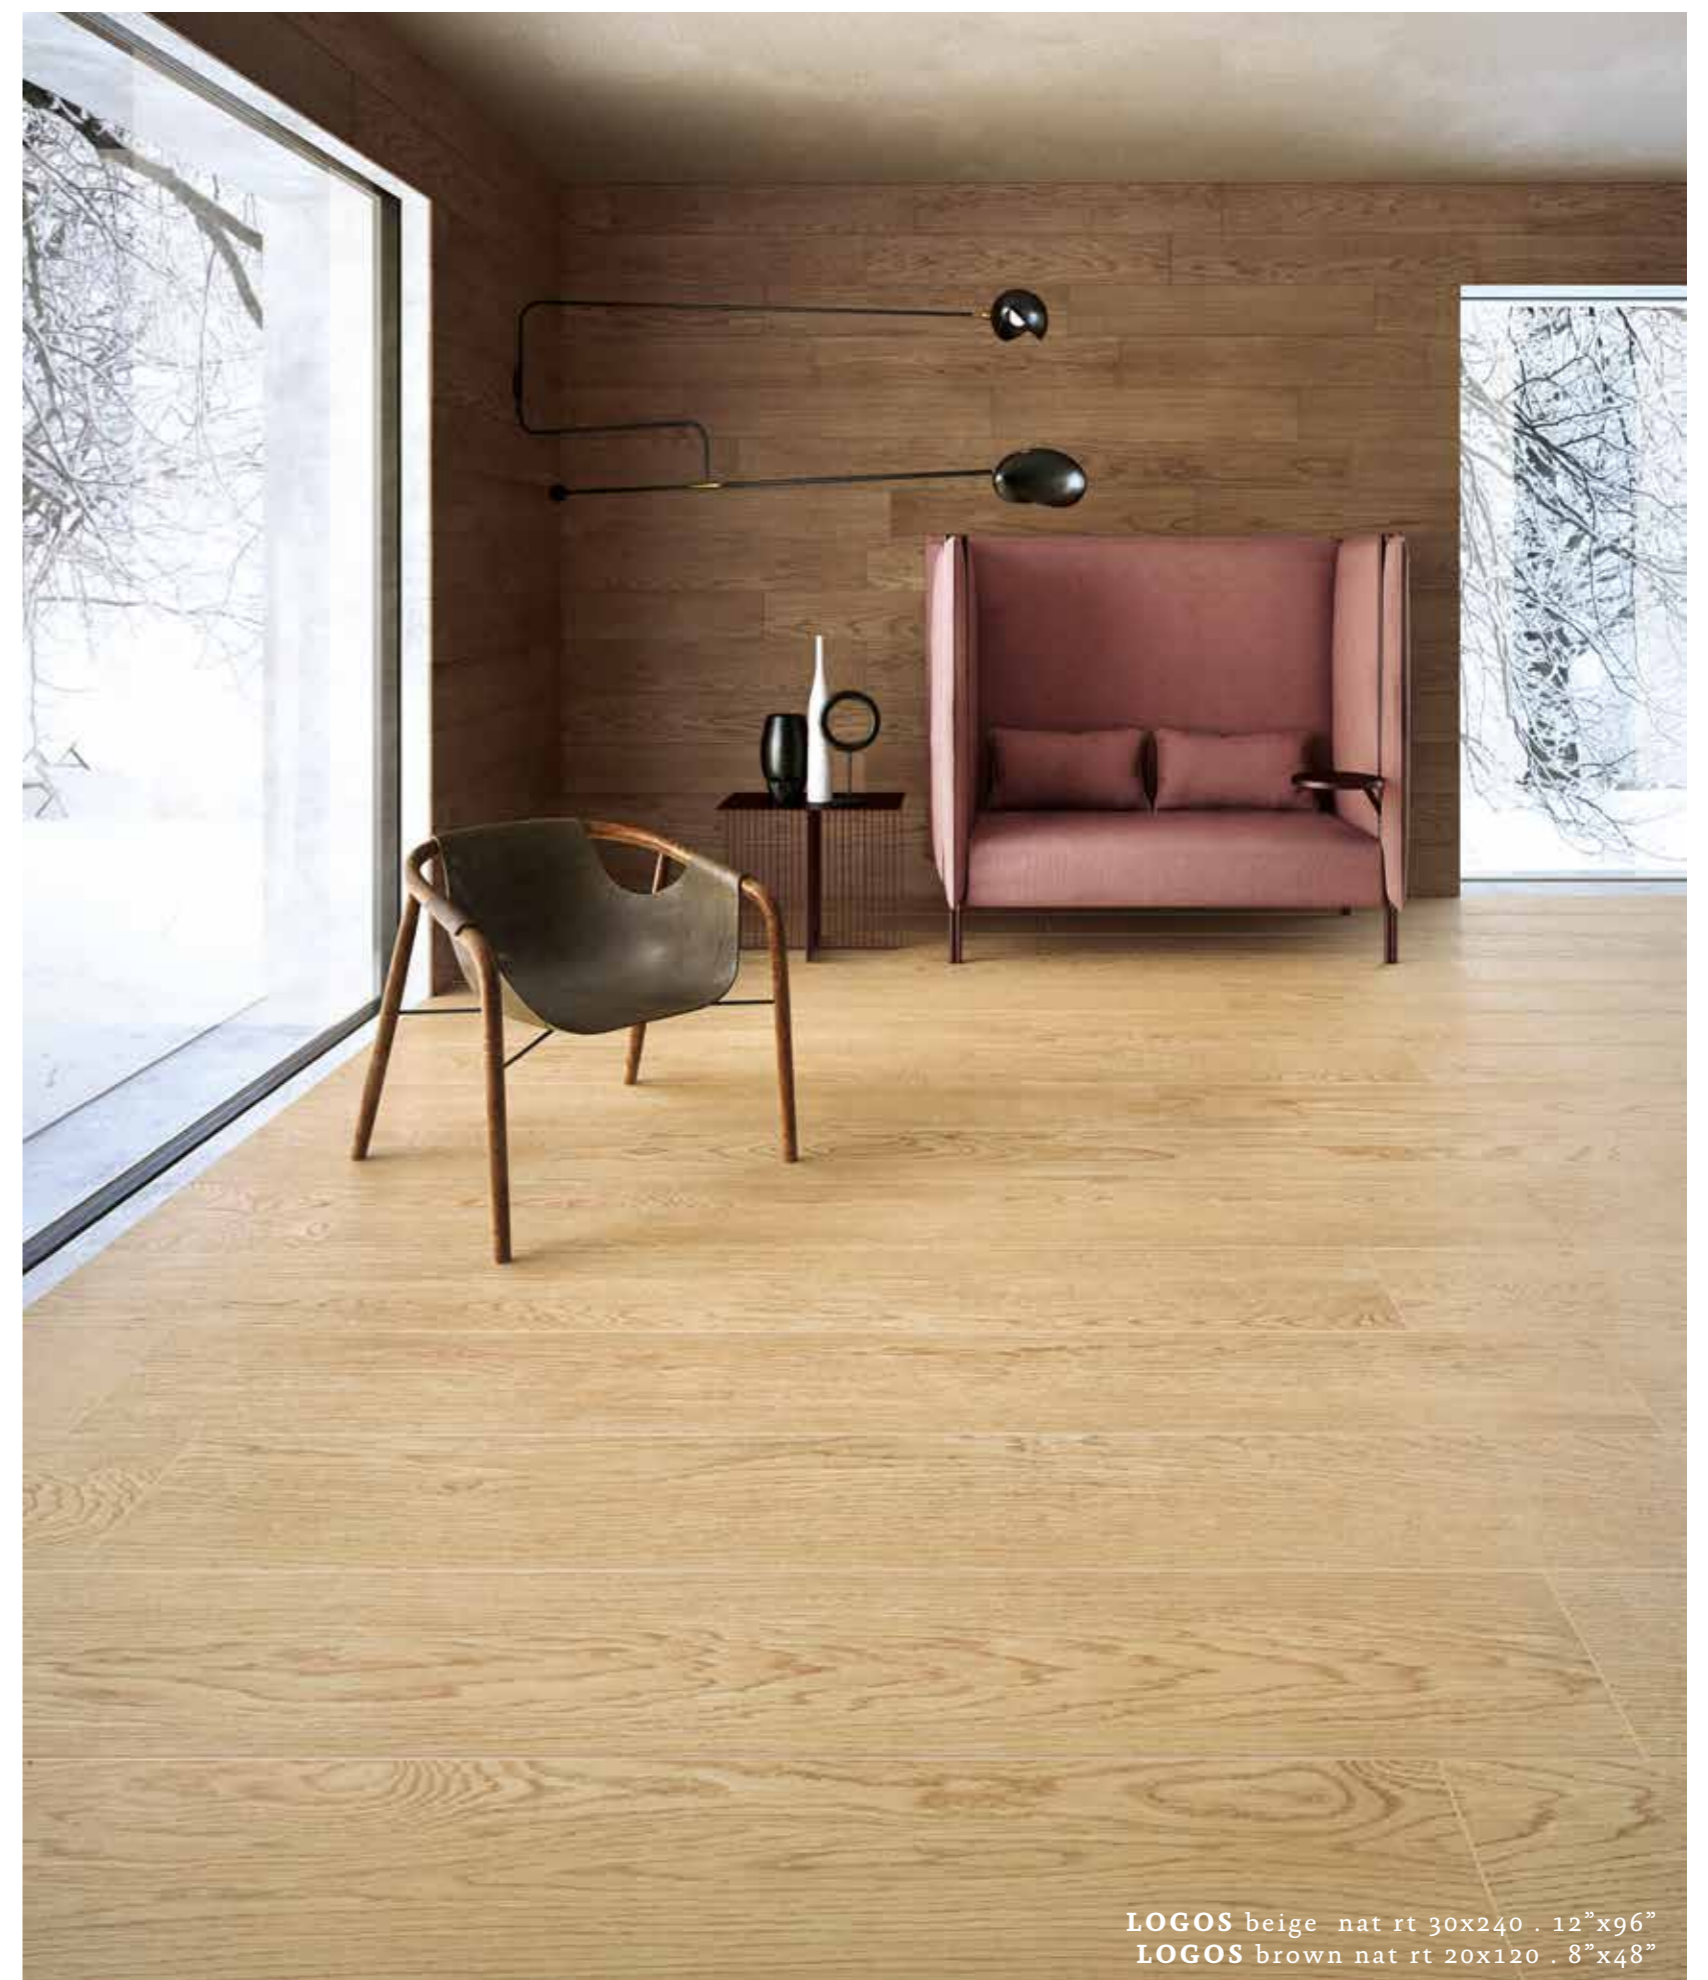

COLORI / colours . Couleurs . Farben . Colores

Pulse Pearl

Pulse Silver

Pulse Grey

Pulse Beige

PULSE pearl nat rt 60x120 . 24"x48"
PULSE pearl nat rt 30x120 . 12"x48"

> LOGOS

LOGOS beige nat rt 30x240 . 12"x96"
LOGOS brown nat rt 20x120 . 8"x48"