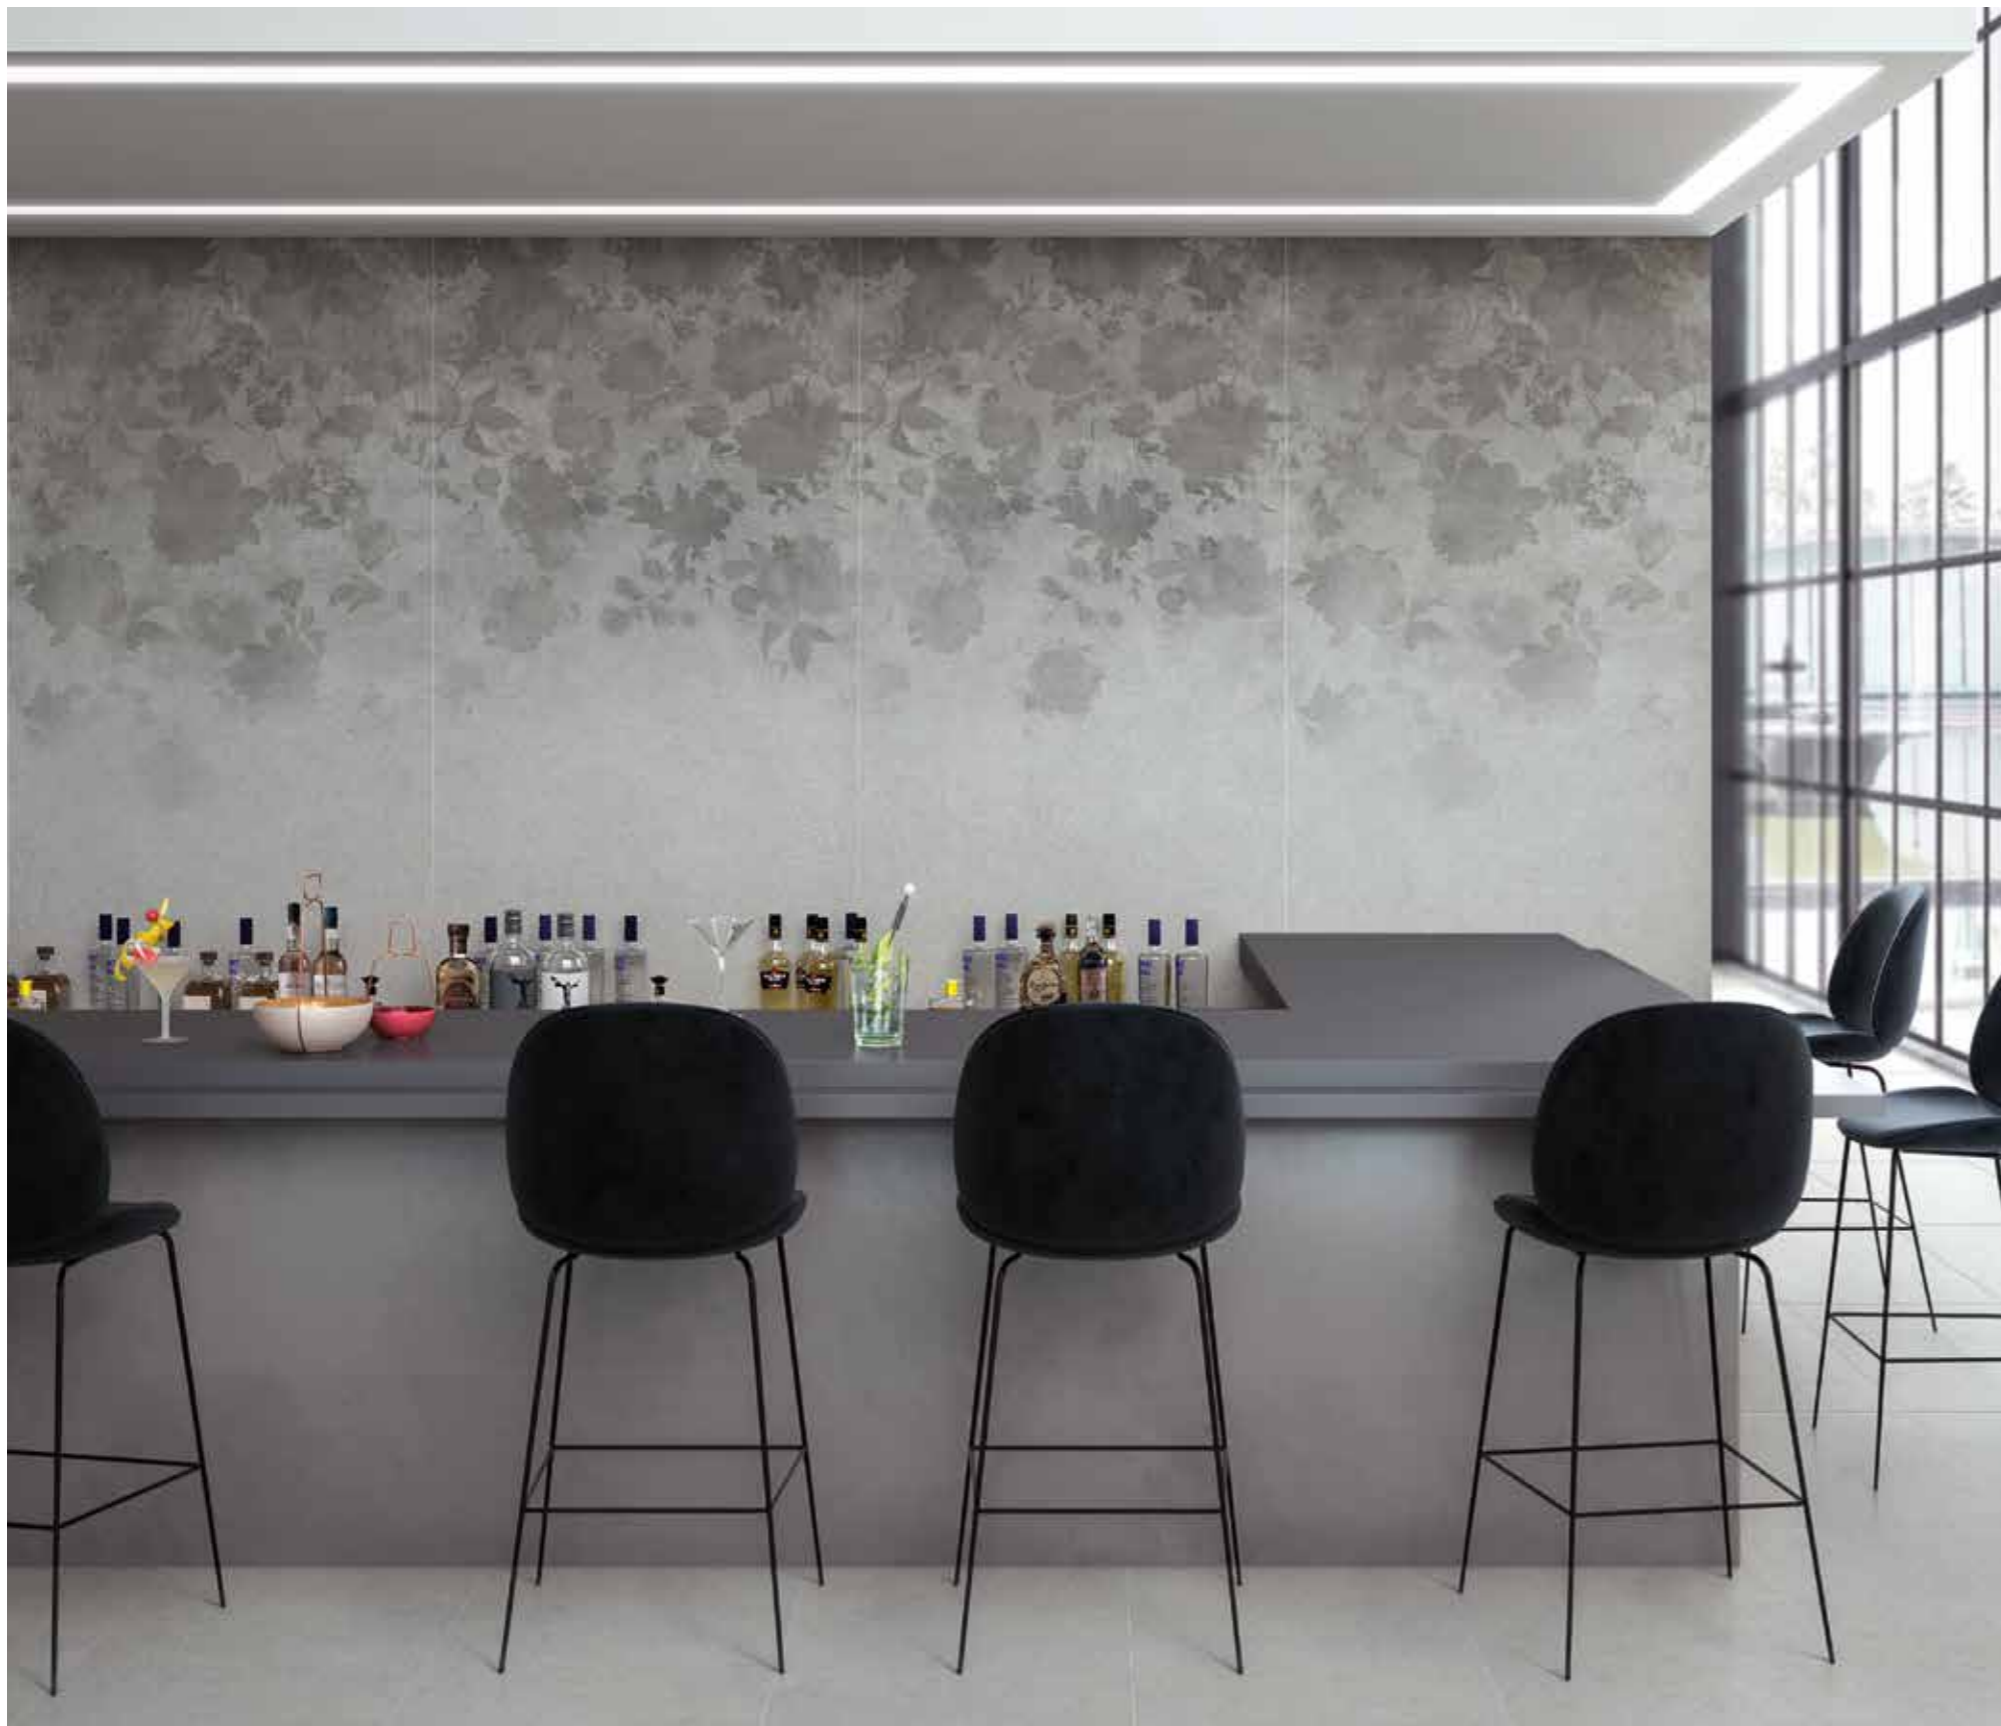

> PULSE

PULSE silver nat rt 120x120 . 48"x48"
PULSE silver nat rt 60x120 . 24"x48"
PULSE bloom silver nat rt 120x240 . 48"x96"

PULSE beige nat rt 60x120 . 24"x48"

PULSE beige nat rt 120x120 . 48"x48"

PULSE grey nat rt 60x120 . 24"x48"
PULSE bloom grey nat rt 120x240 . 48"x96"