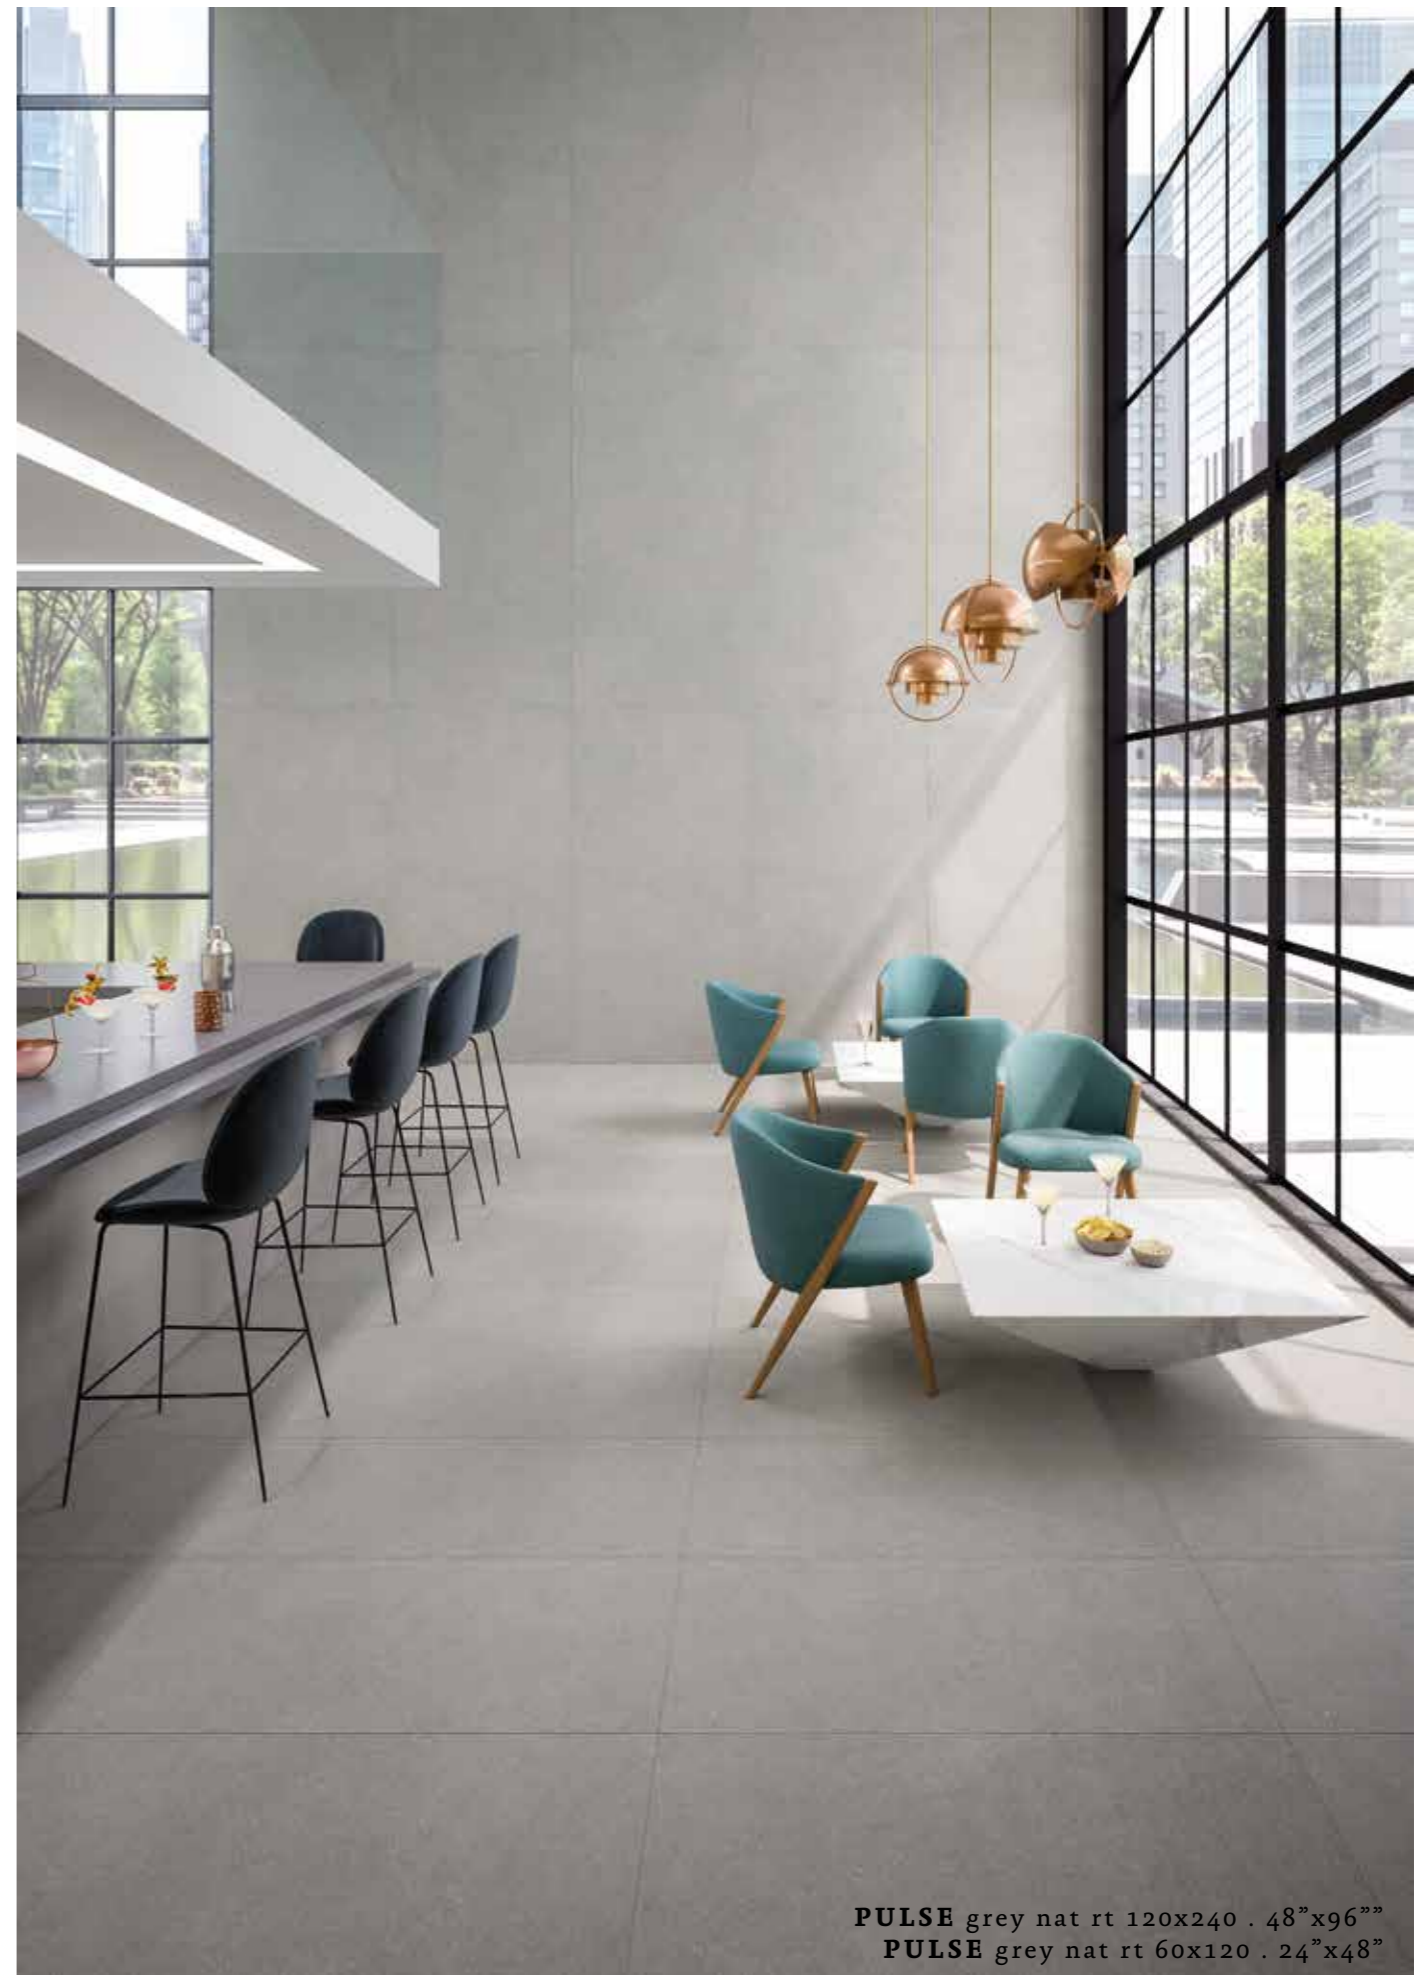

> PULSE

PULSE silver nat rt 120x120 . 48"x48"
PULSE silver nat rt 60x120 . 24"x48"
PULSE bloom silver nat rt 120x240 . 48"x96"

PULSE beige nat rt 60x120 . 24"x48"

PULSE beige nat rt 120x120 . 48"x48"

PULSE grey nat rt 60x120 . 24"x48"
PULSE bloom grey nat rt 120x240 . 48"x96"