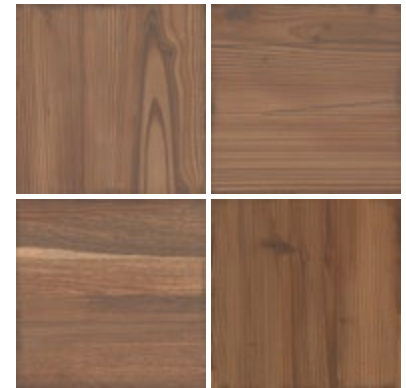

HONEY
24424 EQ-3

FORMATO SIZE	Kg/pza kg/pieces	caja / box			palet / pallet			
		piezas pieces	Kg	m² sqm	piezas pieces	kg/palet kg/pallet	m² sqm	cajas boxes
20 x 20 cm. 8" x 8"	0,77	25	19,35	1,00	1.500	1.181	60	60
Losanga 10 x 30 cm. 4" x 12"	0,42	40	16,83	1,00	2.400	1.030	60	60