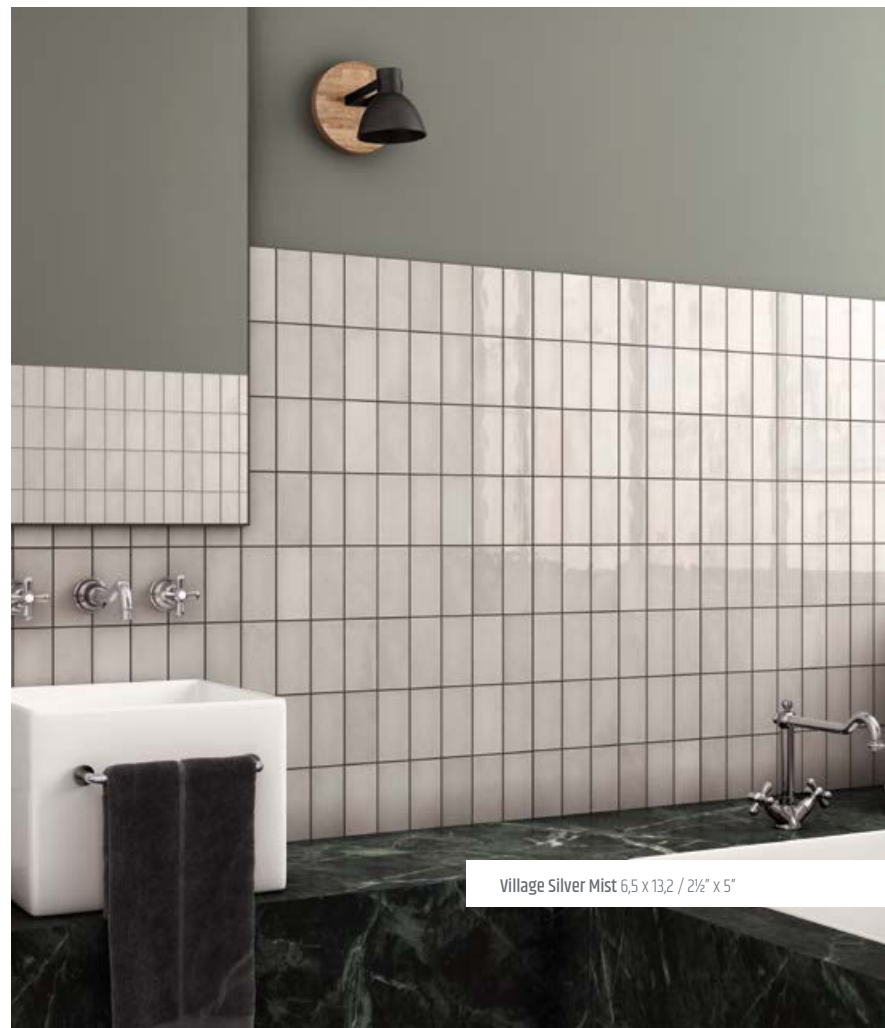

EQUIPE

Village Tuscany Gold 6,5 x 13,2 / 2½" x 5" Village White 6,5 x 20 / 2½" x 8"

Village Walnut Brown 6,5 x 13,2 / 2½" x 5"

village

Village Teal 6,5 x 20 / 2½" x 8"

Village Royal Blue 13,2 x 13,2 / 5" x 5"