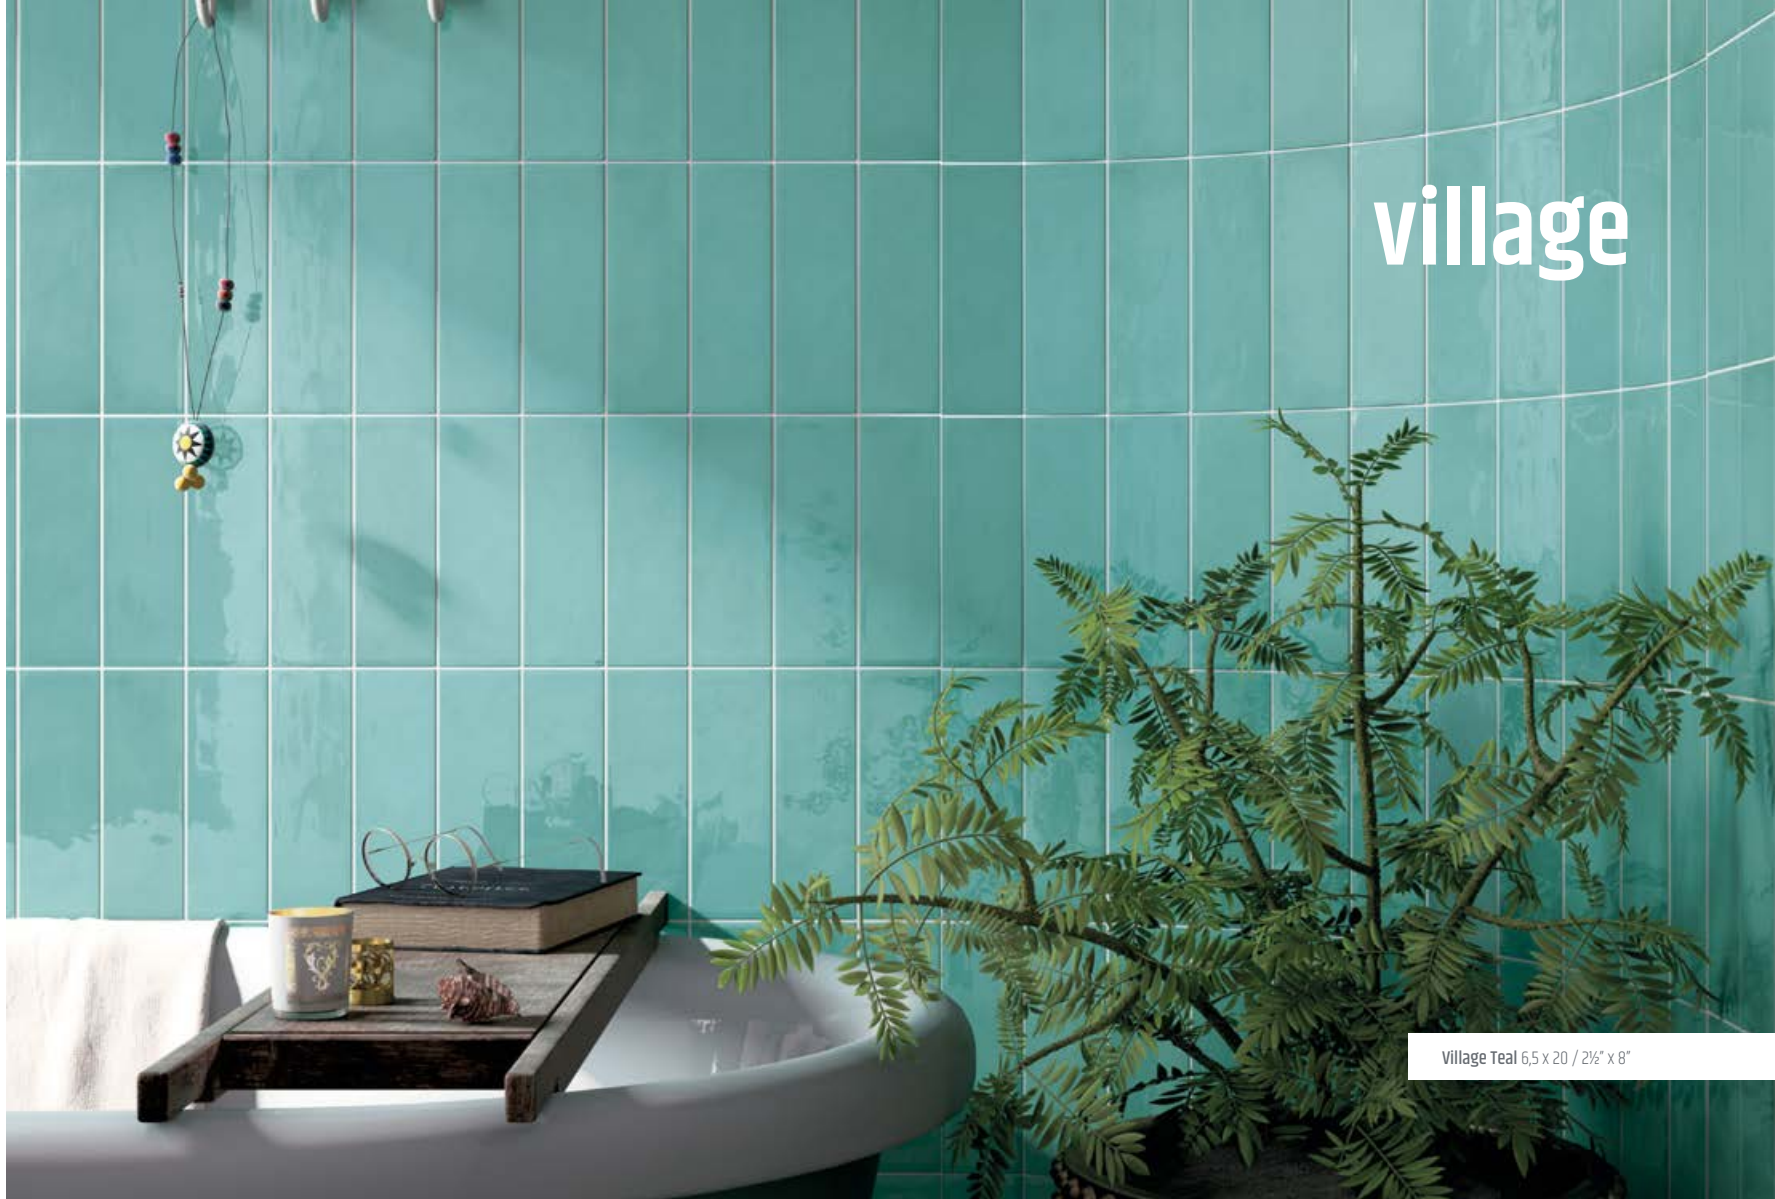

EQUIPE

Village Tuscany Gold 6,5 x 13,2 / 2½" x 5" Village White 6,5 x 20 / 2½" x 8"

Village Walnut Brown 6,5 x 13,2 / 2½" x 5"

village

Village Teal 6,5 x 20 / 2½" x 8"

Village Royal Blue 13,2 x 13,2 / 5" x 5"