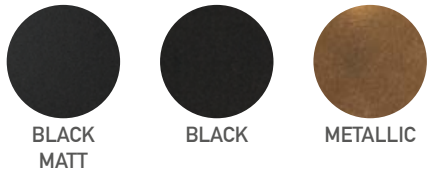

small tiles, big designs

MAGICAL 3

PASTA BLANCA+BRILLO / SATINADO / MATE

WHITE BODY+GLOSS / SATIN / MATT

15x15 cm / 6"x 6" + 12,4x10,7 cm / 5"x 4"

GAMA DE COLORES / RANGE OF COLOURS

WHITE

WHITE
MATT

WHITE
PEARL

CREAM

GREIGE

MINT

LIGHT
GREY

SKY
BLUE

DARK
GREY

ELECTRIC
BLUE

Magical 3 Umbrella Electric Blue, Scale White 12,4 x 10,7 cm / 5" x 4"

Micro Grey 20 x 20 cm / 8" x 8"

INDOOR / INTERIORES

FORMATOS / SIZES

Magical 3 Lance White, Black Matt 15 x 15 cm / 6" x 6"

MAGICAL 3

PASTA BLANCA+BRILLO / SATIN / MATE
WHITE BODY+GLOSS / SATIN / MATE

Magical 3 Lance Dark Grey 15 x 15 cm / 6" x 6"
Evolution Blanco Brillo 15 x 15 cm / 6" x 6"

FreshBar.

EQUIPE

MAGICAL 3

PASTA BLANCA+BRILLO / SATINADO / MATE
WHITE BODY+GLOSS / SATIN / MATT

Magical 3 Curve White Pearl 15 x 15 cm / 6" x 6"
Caprice Deco Decal Colours 20 x 20 cm / 8" x 8"