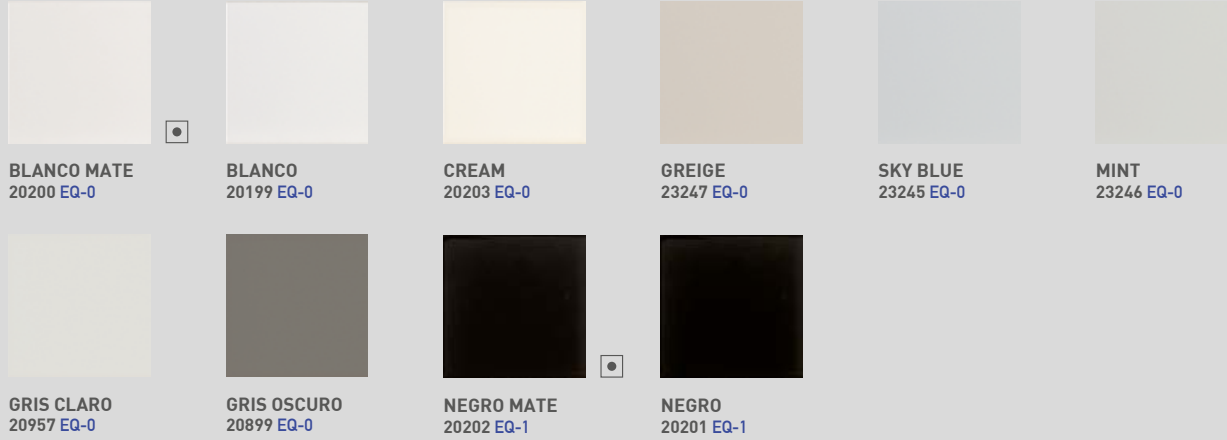

FORMATOS / SIZES 15x15 cm / 6"x 6"

① Revestimiento combinable:
Serie Evolution, pg.84

Wall Tiles combination:
Serie Evolution, pg.84

15x15 cm / 6"x 6"