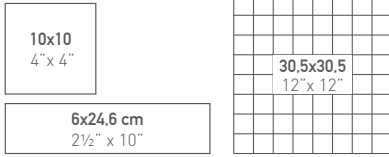

CINDER

GRAPHENE

Alpstone Cinder 6x24,6 cm / 2½" x 10"

INDOOR / INTERIORES
OUTDOOR / EXTERIORES

FORMATOS / SIZES

Alpstone Cinder 10x10 cm / 4" x 4"
Alpstone Mosaic Graphene 30.5x30.5 cm / 12" x 12"

ALPSTONE

PORCELÁNICO+MATE
PORCELAIN TILE+MATT

ALPSTONE

PORCELÁNICO+MATE
PORCELAIN TILE+MATT

ALPSTONE

PORCELÁNICO+MATE
PORCELAIN TILE+MATT

6x24,6 cm / 2½" x 10" + 10x10 cm / 4" x 4" + 30,5x30,5 cm / 12" x 12"

FORMATOS / SIZES

(*) Variedad gráfica.
Shade variation.